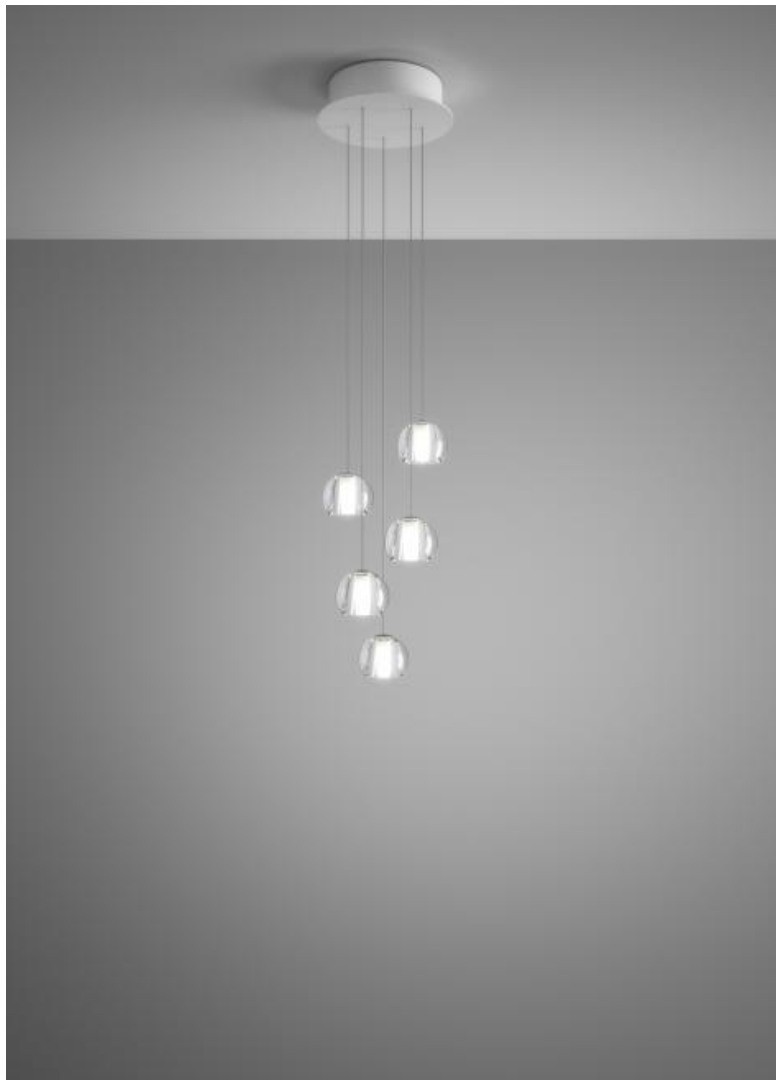

Multispot F32

F32A22A00

Fixture type

Project name

Nanne de Ru / Marc Sadler / Flynn Talbot

Description

Five-light LED pendant lamp with transparent crystal glass diffusers. Round painted white metal canopy. Driver located in the canopy. Fixture includes: 5 x F32L06 00 - 60" / (150cm) Pendants

Voltage

120V

Specs

DAMP

Light source and Technical

Lamp type: LED

Wattage: 3W

Color temperature: 3000K

CRI: >80

Lumens: 1150lm

Dimensions

Material

Crystal - Metal

Color

Clear

Other colors available

Check online www.fabbian.us

Included accessories

LED Dimmable electronic driver

Weight Lamp

10.4"

Notes

Fixture includes (5) 5' pendants. Pendant heights can be field adjusted. To specify longer heights visit Multispot Beluga F32 Custom.