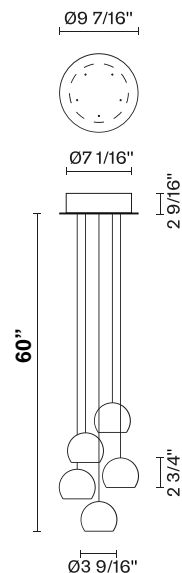

Multispot F32

F32A22A00

Fixture type

Project name

Nanne de Ru / Marc Sadler / Flynn Talbot

Description

Five-light LED pendant lamp with transparent crystal glass diffusers. Round painted white metal canopy. Driver located in the canopy. Fixture includes: 5 x F32L06 00 - 60" / (150cm) Pendants

Voltage

120V

Specs

DAMP

Light source and Technical

Lamp type: LED

Wattage: 3W

Color temperature: 3000K

CRI: >80

Lumens: 1150lm

Dimensions

Material

Crystal - Metal

Color

Clear

Other colors available

Check online www.fabbian.us

Included accessories

LED Dimmable electronic driver

Weight Lamp

10.4"

Notes

Fixture includes (5) 5' pendants. Pendant heights can be field adjusted. To specify longer heights visit Multispot Beluga F32 Custom.