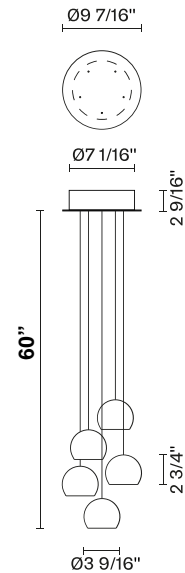

## Description

Five-light LED pendant lamp with transparent crystal glass diffusers. Round painted white metal canopy. Driver located in the canopy. Fixture includes: 5 x F32L06 00 - 60" / (150cm) Pendants

## Light source and Technical

**Lamp type:** LED

**Wattage:** 3W

**Color temperature:** 3000K

**CRI:** >80

**Lumens:** 1150lm

## Dimensions

## Weight Lamp

10.4"