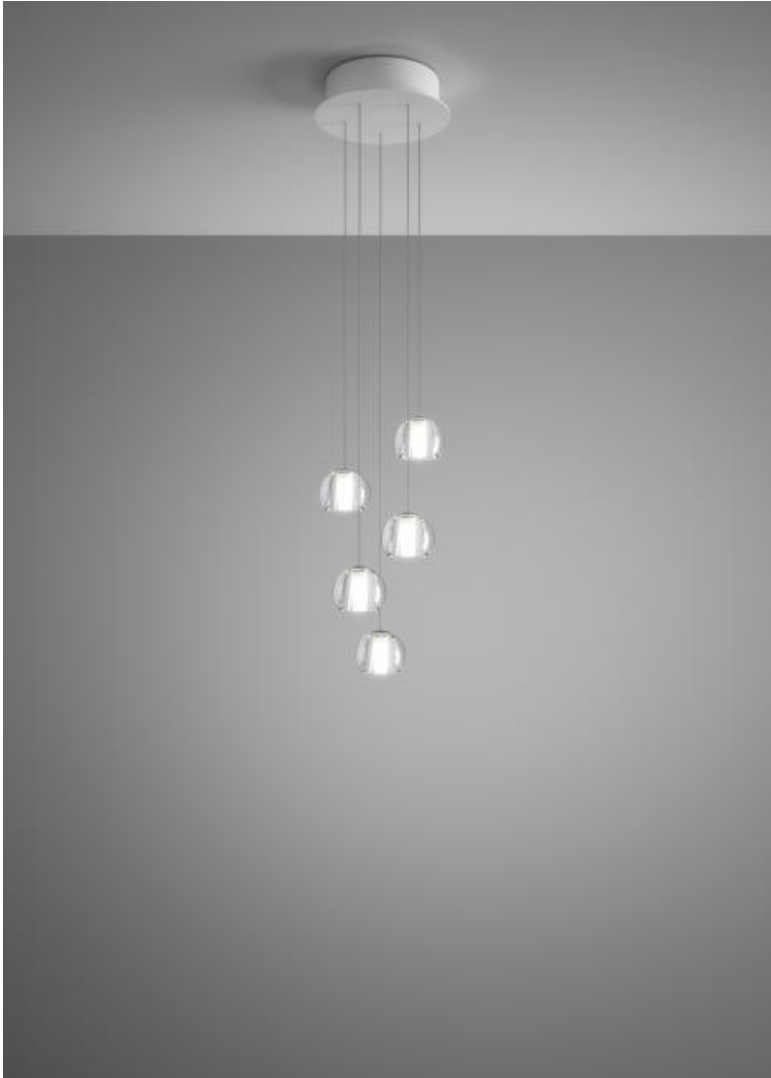

Multispot F32

F32A22A00

Nanne de Ru / Marc Sadler / Flynn Talbot

Fixture type

Project name

Description

Five-light LED pendant lamp with transparent crystal glass diffusers. Round painted white metal canopy. Driver located in the canopy. Fixture includes: 5 x F32L06 00 - 60" / (150cm) Pendants

Voltage

120V

Specs

DAMP

Light source and Technical

Lamp type: LED

Wattage: 3W

Color temperature: 3000K

CRI: >80

Lumens: 1150lm

Dimensions

Material

Crystal - Metal

Color

Clear

Other colors available

Check online www.fabbian.us

Included accessories

LEDDimmable electronic driver

Weight Lamp

10.4"

Notes

Fixture includes (5) 5' pendants. Pendant heights can be field adjusted. To specify longer heights visit Multispot Beluga F32 Custom.