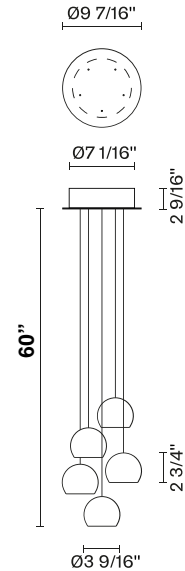

Multispot F32

F32A22A00

Nanne de Ru / Marc Sadler / Flynn Talbot

Fixture type

Project name

Description

Five-light LED pendant lamp with transparent crystal glass diffusers. Round painted white metal canopy. Driver located in the canopy. Fixture includes: 5 x F32L06 00 - 60" / (150cm) Pendants

Voltage

120V

Specs

DAMP

Light source and Technical

Lamp type: LED

Wattage: 3W

Color temperature: 3000K

CRI: >80

Lumens: 1150lm

Dimensions

Material

Crystal - Metal

Color

Clear

Other colors available

Check online www.fabbian.us

Included accessories

LEDDimmable electronic driver

Weight Lamp

10.4"

Notes

Fixture includes (5) 5' pendants. Pendant heights can be field adjusted. To specify longer heights visit Multispot Beluga F32 Custom.