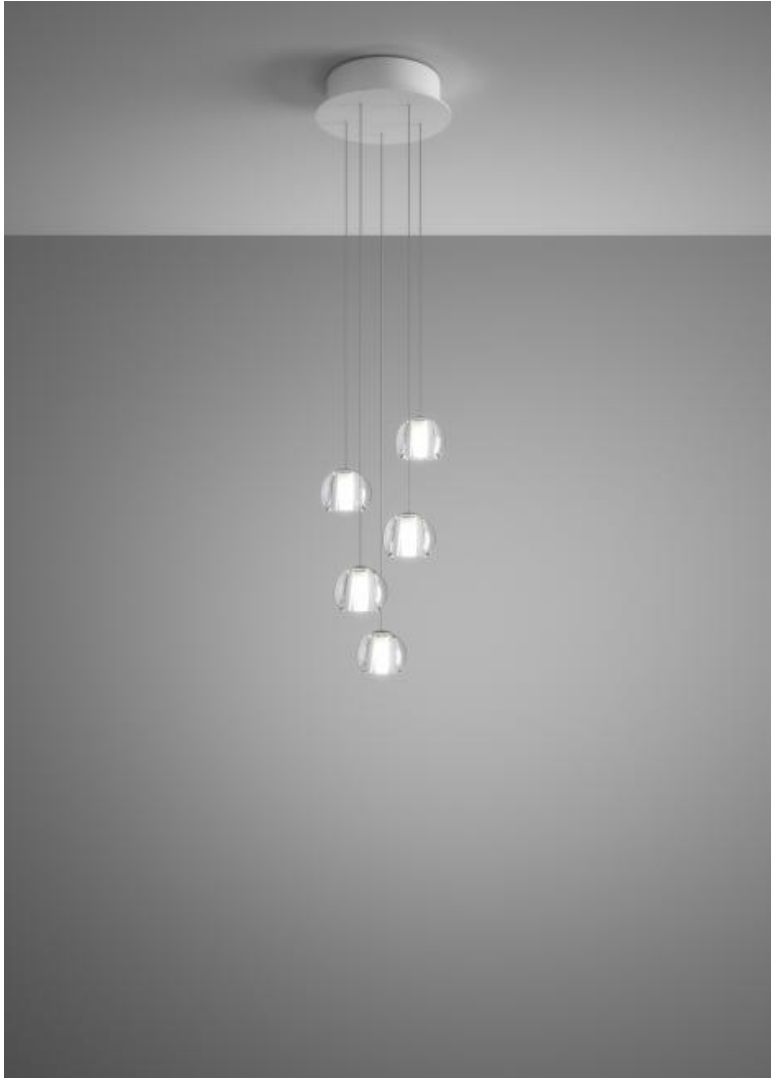

Multispot F32

**F32A22A00**

Fixture type

Project name

Nanne de Ru / Marc Sadler / Flynn Talbot

## Description

Five-light LED pendant lamp with transparent crystal glass diffusers. Round painted white metal canopy. Driver located in the canopy. Fixture includes: 5 x F32L06 00 - 60" / (150cm) Pendants