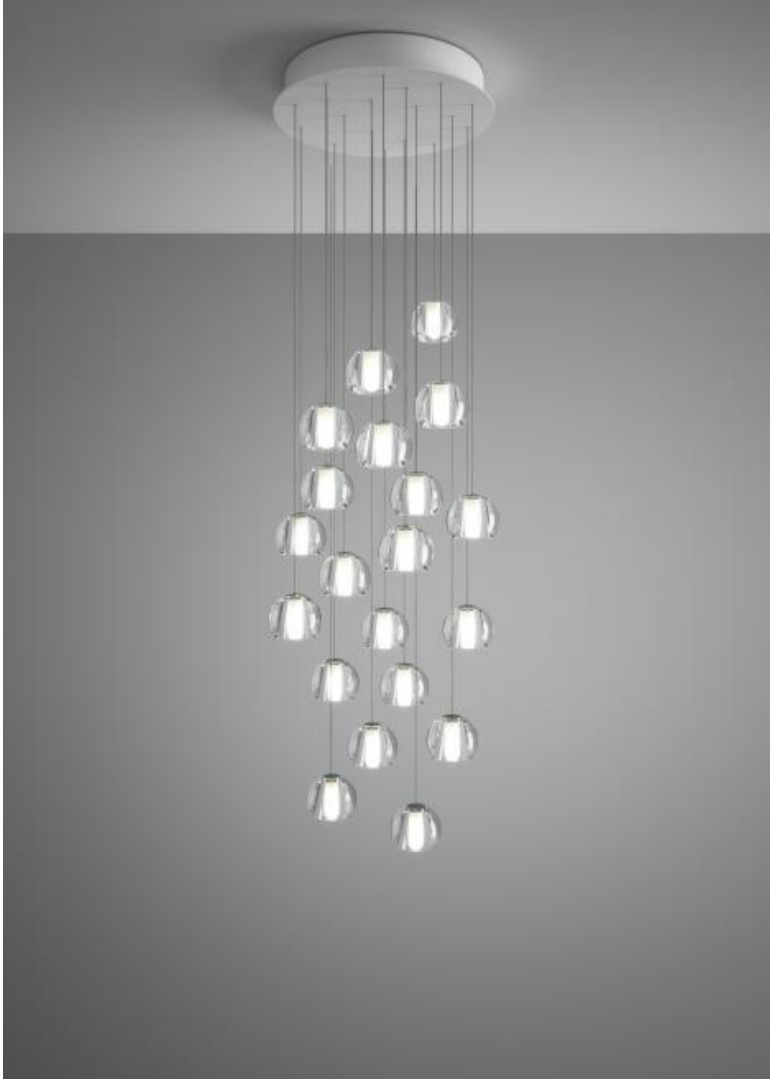

Multispot F32

F32A24A00

Fixture type

Project name

Nanne de Ru / Marc Sadler / Flynn Talbot

Description

Twenty-light LED pendant lamp with transparent crystal glass diffusers. Round painted white metal canopy. Driver located in the canopy. Fixture includes: 10 x F32L06 00 - 60" / (150cm) Pendants 10 x F32L07 00 - 96" / (250cm) Pendants

Voltage

120V

Specs

DAMP

Light source and Technical

Lamp type: LED

Wattage: 3W

Color temperature: 3000K

CRI: >80

Lumens: 4600lm

Dimensions

Material

Crystal - Metal

Color

Clear

Other colors available

Check online www.fabbian.us

Included accessories

LEDDimmable electronic driver

Weight Lamp

37.9 lbs

Notes

Fixture includes (10) 5' pendants and (10) 8' pendants. Pendant heights can be field adjusted. To specify longer heights visit Multispot Beluga F32 Custom.