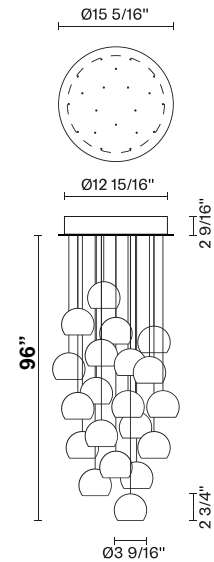

Material

Crystal - Metal

Color

Clear

Other colors available

Check online www.fabbian.us

Included accessories

LEDDimmable electronic driver

Weight Lamp

37.9 lbs

Notes

Fixture includes (10) 5' pendants and (10) 8' pendants. Pendant heights can be field adjusted. To specify longer heights visit Multispot Beluga F32 Custom.