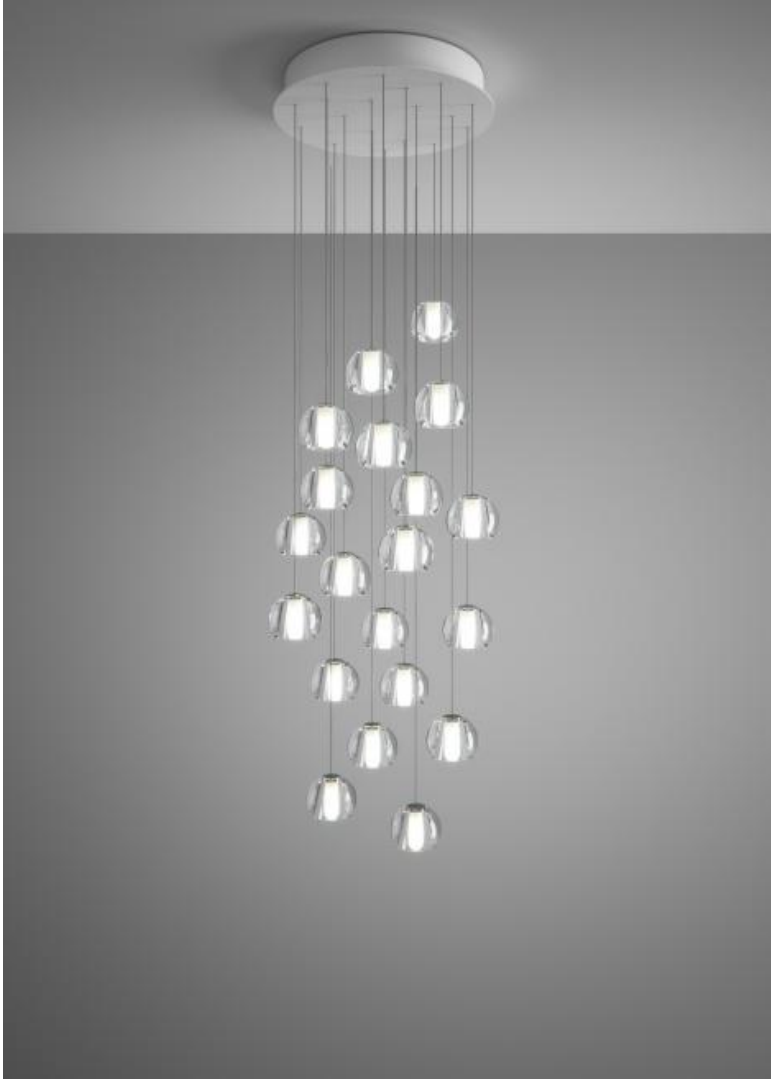

Multispot F32

F32A24A00

Fixture type

Project name

Nanne de Ru / Marc Sadler / Flynn Talbot

Description

Twenty-light LED pendant lamp with transparent crystal glass diffusers. Round painted white metal canopy. Driver located in the canopy. Fixture includes: 10 x F32L06 00 - 60" / (150cm) Pendants 10 x F32L07 00 - 96" / (250cm) Pendants

Voltage

120V

Specs

DAMP

Light source and Technical

Lamp type: LED

Wattage: 3W

Color temperature: 3000K

CRI: >80

Lumens: 4600lm

Dimensions

Material

Crystal - Metal

Color

Clear

Other colors available

Check online www.fabbian.us

Included accessories

LEDDimmable electronic driver

Weight Lamp

37.9 lbs

Notes

Fixture includes (10) 5' pendants and (10) 8' pendants. Pendant heights can be field adjusted. To specify longer heights visit Multispot Beluga F32 Custom.