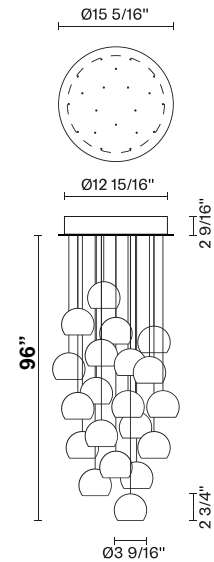

Multispot F32

F32A24A00

Fixture type

Project name

Nanne de Ru / Marc Sadler / Flynn Talbot

Description

Twenty-light LED pendant lamp with transparent crystal glass diffusers. Round painted white metal canopy. Driver located in the canopy. Fixture includes: 10 x F32L06 00 - 60" / (150cm) Pendants 10 x F32L07 00 - 96" / (250cm) Pendants

Voltage

120V

Specs

DAMP

Light source and Technical

Lamp type: LED

Wattage: 3W

Color temperature: 3000K

CRI: >80

Lumens: 4600lm

Dimensions

Material

Crystal - Metal

Color

Clear

Other colors available