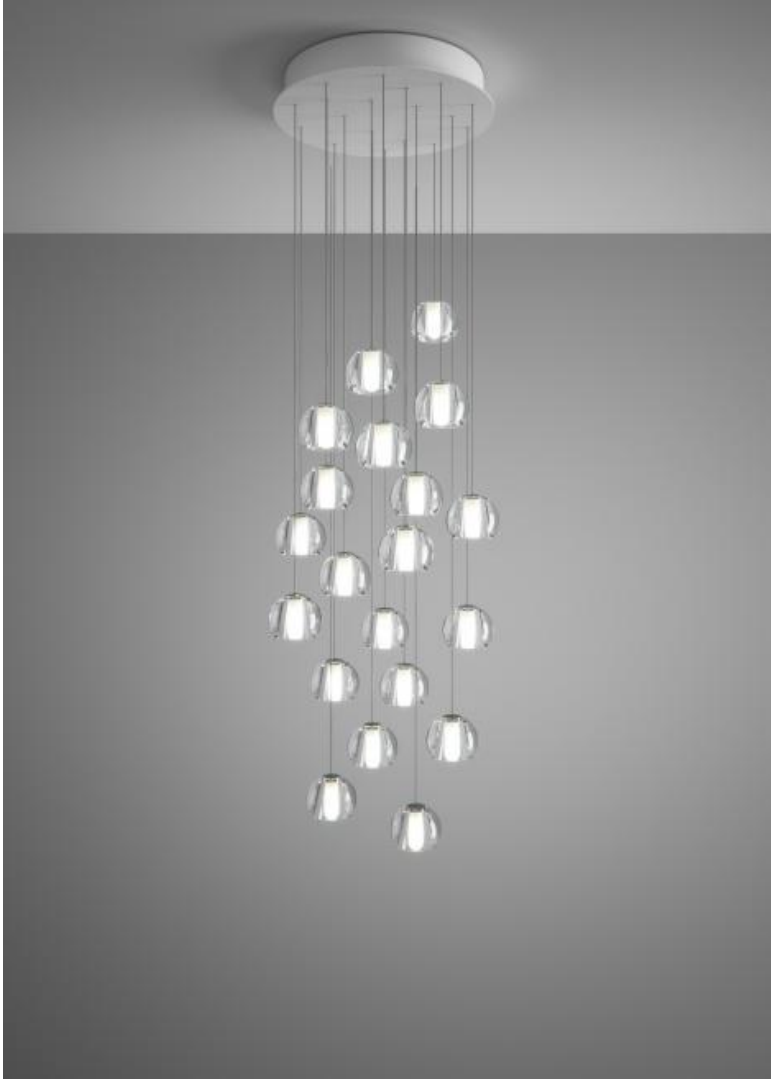

Multispot F32

**F32A24A00**

Fixture type

Project name

Nanne de Ru / Marc Sadler / Flynn Talbot

## Description

Twenty-light LED pendant lamp with transparent crystal glass diffusers. Round painted white metal canopy. Driver located in the canopy. Fixture includes: 10 x F32L06 00 - 60" / (150cm) Pendants 10 x F32L07 00 - 96" / (250cm) Pendants

## Material

Crystal - Metal

## Weight Lamp

37.9 lbs