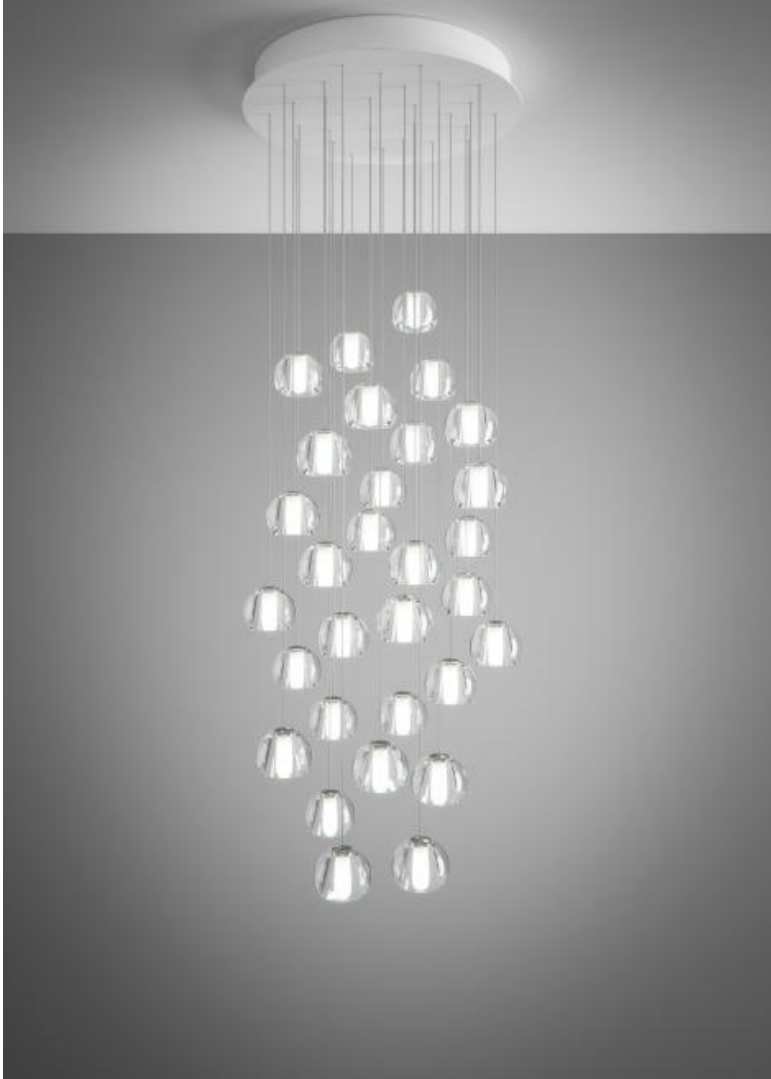

Multispot F32

F32A25A00

Fixture type

Project name

Nanne de Ru / Marc Sadler / Flynn Talbot

Description

Thirty-light LED pendant lamp with transparent crystal glass diffusers. Round painted white metal canopy. Driver located in the canopy. Fixture includes: 10 x F32L06 00 - 60" / (150cm) Pendants 10 x F32L07 00 - 96" / (250cm) Pendants 10 x F32L08 00 - 156" / (400cm) Pendants

Voltage

120V

Specs

DAMP

Light source and Technical

Lamp type: LED

Wattage: 3W

Color temperature: 3000K

CRI: >80

Lumens: 6900 lm

Dimensions

Material

Crystal - Metal

Color

Clear

Other colors available

Check online www.fabbian.us

Included accessories

LEDDimmable electronic driver

Weight Lamp

60.7 lbs

Notes

Fixture includes (10) 5' pendants, (10) 8' pendants, and (10) 13' pendants. Pendant heights can be field adjusted. To specify longer heights visit Multispot Beluga F32 Custom.