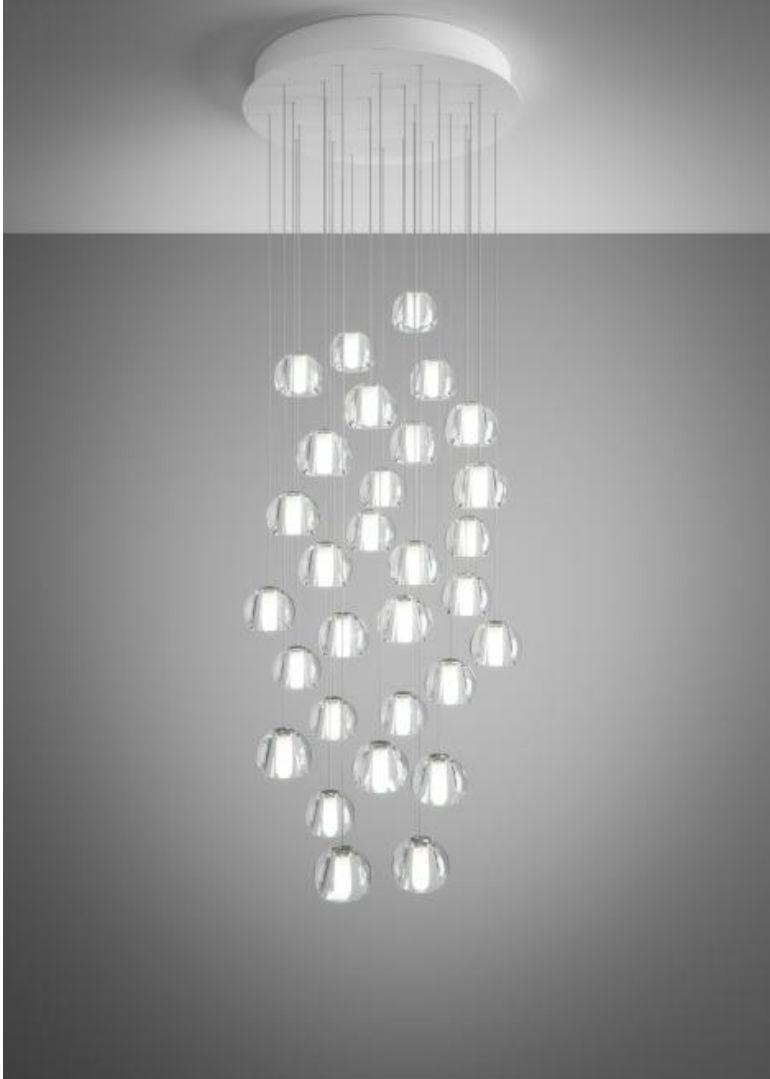

Multispot F32

**F32A25A00**

Fixture type

Project name

Nanne de Ru / Marc Sadler / Flynn Talbot

## Description

Thirty-light LED pendant lamp with transparent crystal glass diffusers. Round painted white metal canopy. Driver located in the canopy. Fixture includes: 10 x F32L06 00 - 60" / (150cm) Pendants 10 x F32L07 00 - 96" / (250cm) Pendants 10 x F32L08 00 - 156" / (400cm) Pendants

## Material

Crystal - Metal