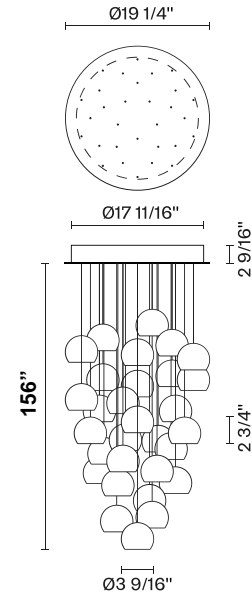

Multispot F32

F32A25A00

Fixture type

Project name

Nanne de Ru / Marc Sadler / Flynn Talbot

Description

Thirty-light LED pendant lamp with transparent crystal glass diffusers. Round painted white metal canopy. Driver located in the canopy. Fixture includes: 10 x F32L06 00 - 60" / (150cm) Pendants 10 x F32L07 00 - 96" / (250cm) Pendants 10 x F32L08 00 - 156" / (400cm) Pendants

Voltage

120V

Specs

DAMP

Light source and Technical

Lamp type: LED

Wattage: 3W

Color temperature: 3000K

CRI: >80

Lumens: 6900 lm

Dimensions

Material

Crystal - Metal

Color

Clear

Other colors available

Check online www.fabbian.us

Included accessories

LEDDimmable electronic driver

Weight Lamp

60.7 lbs

Notes

Fixture includes (10) 5' pendants, (10) 8' pendants, and (10) 13' pendants. Pendant heights can be field adjusted. To specify longer heights visit Multispot Beluga F32 Custom.