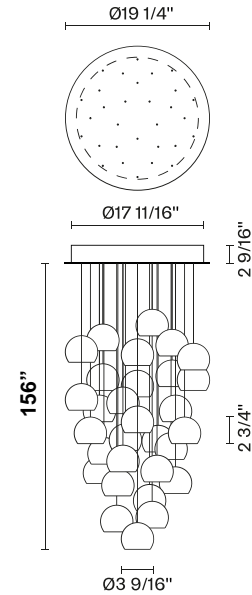

## Description

Thirty-light LED pendant lamp with transparent crystal glass diffusers. Round painted white metal canopy. Driver located in the canopy. Fixture includes: 10 x F32L06 00 - 60" / (150cm) Pendants 10 x F32L07 00 - 96" / (250cm) Pendants 10 x F32L08 00 - 156" / (400cm) Pendants

## Light source and Technical

**Lamp type:** LED

**Wattage:** 3W

**Color temperature:** 3000K

**CRI:** >80

**Lumens:** 6900 lm

## Dimensions