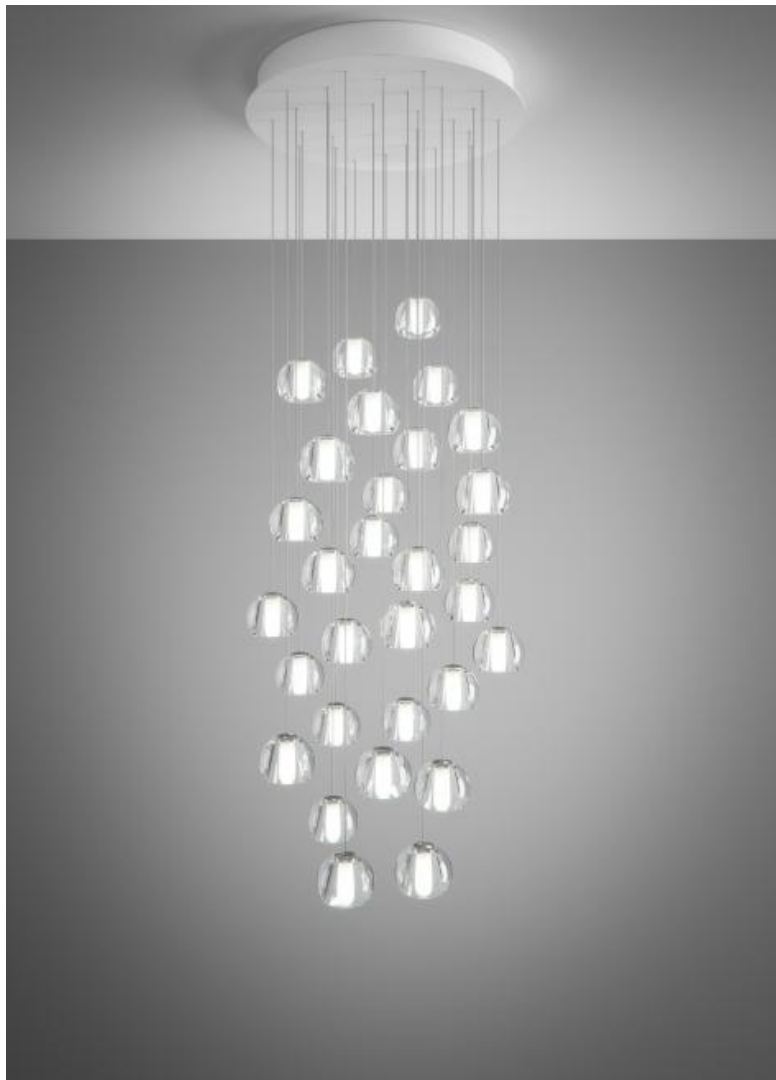

Multispot F32

F32A25A00

Fixture type

Project name

Nanne de Ru / Marc Sadler / Flynn Talbot

Description

Thirty-light LED pendant lamp with transparent crystal glass diffusers. Round painted white metal canopy. Driver located in the canopy. Fixture includes: 10 x F32L06 00 - 60" / (150cm) Pendants 10 x F32L07 00 - 96" / (250cm) Pendants 10 x F32L08 00 - 156" / (400cm) Pendants

Voltage

120V

Specs

DAMP

Light source and Technical

Lamp type: LED

Wattage: 3W

Color temperature: 3000K

CRI: >80

Lumens: 6900 lm

Dimensions

Material

Crystal - Metal

Color

Clear

Other colors available

Check online www.fabbian.us

Included accessories

LEDDimmable electronic driver

Weight Lamp

60.7 lbs

Notes

Fixture includes (10) 5' pendants, (10) 8' pendants, and (10) 13' pendants. Pendant heights can be field adjusted. To specify longer heights visit Multispot Beluga F32 Custom.