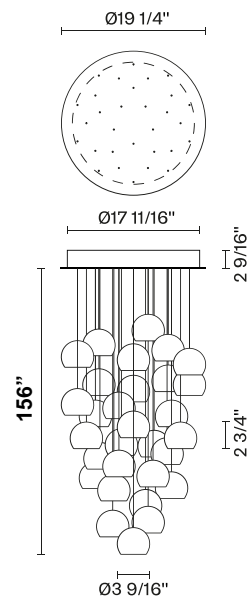

Multispot F32

F32A25A00

Fixture type

Project name

Nanne de Ru / Marc Sadler / Flynn Talbot

Description

Thirty-light LED pendant lamp with transparent crystal glass diffusers. Round painted white metal canopy. Driver located in the canopy. Fixture includes: 10 x F32L06 00 - 60" / (150cm) Pendants 10 x F32L07 00 - 96" / (250cm) Pendants 10 x F32L08 00 - 156" / (400cm) Pendants

Voltage

120V

Specs

DAMP

Light source and Technical

Lamp type: LED

Wattage: 3W

Color temperature: 3000K

CRI: >80

Lumens: 6900 lm

Dimensions

Material

Crystal - Metal

Color

Clear

Other colors available

Check online www.fabbian.us

Included accessories

LEDDimmable electronic driver

Weight Lamp

60.7 lbs

Notes

Fixture includes (10) 5' pendants, (10) 8' pendants, and (10) 13' pendants. Pendant heights can be field adjusted. To specify longer heights visit Multispot Beluga F32 Custom.