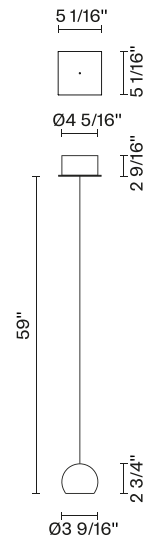

Multispot F32

F32A26A00

Fixture type

Project name

Nanne de Ru / Marc Sadler / Flynn Talbot

Description

One-light LED pendant lamp with transparent crystal glass diffuser. Square painted white metal canopy. Driver located in the canopy. Fixture includes: 1 x F32L06 00 - 60" / (150cm) Pendant

Voltage

120-277V (UNV)

Specs

DAMP

Light source and Technical

Lamp type: LED

Wattage: 3W

Color temperature: 3000K

CRI: >80

Lumens: 230lm

Dimensions

Material

Crystal - Metal

Color

Clear

Other colors available