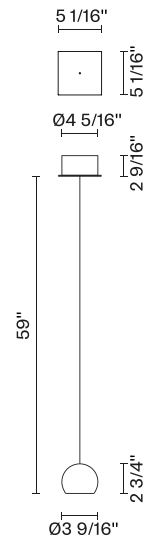

## Description

One-light LED pendant lamp with transparent crystal glass diffuser. Square painted white metal canopy. Driver located in the canopy. Fixture includes: 1 x F32L06 00 - 60" / (150cm) Pendant

## Light source and Technical

**Lamp type:** LED

**Wattage:** 3W

**Color temperature:** 3000K

**CRI:** >80

**Lumens:** 230lm

## Dimensions