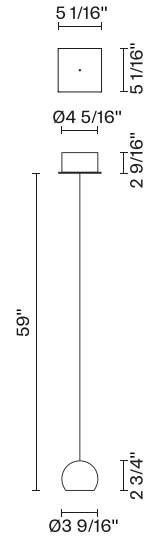

## Description

One-light LED pendant lamp with transparent crystal glass diffuser. Square painted white metal canopy. Driver located in the canopy. Fixture includes: 1 x F32L06 00 - 60" / (150cm) Pendant

## Light source and Technical

**Lamp type:** LED

**Wattage:** 3W

**Color temperature:** 3000K

**CRI:** >80

**Lumens:** 230lm

## Dimensions