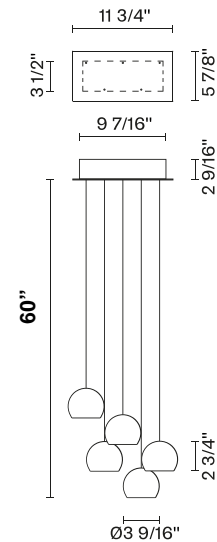

Multispot F32

F32A27A00

Fixture type

Project name

Nanne de Ru / Marc Sadler / Flynn Talbot

Description

Five-light LED pendant lamp with transparent crystal glass diffusers. Rectangular painted white metal canopy. Driver located in the canopy. Fixture includes: 5 x F32L06 00 - 60" / (150cm) Pendants

Voltage

120V

Specs

DAMP

Light source and Technical

Lamp type: LED

Wattage: 3W

Color temperature: 3000K

CRI: >80

Lumens: 1150lm

Dimensions

Material

Crystal - Metal

Color

Clear

Other colors available

Check online www.fabbian.us

Included accessories

LEDDimmable electronic driver

Weight Lamp

10.3 lbs

Notes

Fixture includes (5) 5' pendants. Pendant heights can be field adjusted. To specify longer heights visit Multispot Beluga F32 Custom.