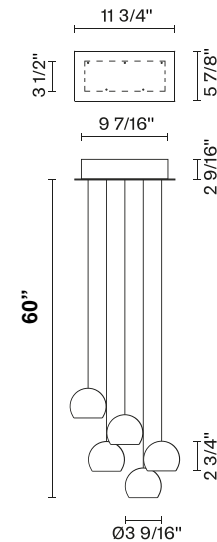

Multispot F32

F32A27A00

Fixture type

Project name

Nanne de Ru / Marc Sadler / Flynn Talbot

Description

Five-light LED pendant lamp with transparent crystal glass diffusers. Rectangular painted white metal canopy. Driver located in the canopy. Fixture includes: 5 x F32L06 00 - 60" / (150cm) Pendants

CRI: >80

Lumens: 1150lm

Dimensions

Material

Crystal - Metal

Color

Clear

Other colors available

Check online www.fabbian.us

Included accessories

LED Dimmable electronic driver

Weight Lamp

10.3 lbs

Notes

Fixture includes (5) 5' pendants. Pendant heights can be field adjusted. To specify longer heights visit Multispot Beluga F32 Custom.