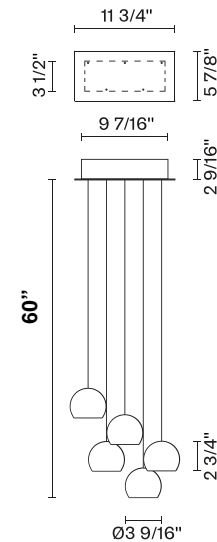

Multispot F32

F32A27A00

Fixture type

Project name

Nanne de Ru / Marc Sadler / Flynn Talbot

Description

Five-light LED pendant lamp with transparent crystal glass diffusers. Rectangular painted white metal canopy. Driver located in the canopy. Fixture includes: 5 x F32L06 00 - 60" / (150cm) Pendants

CRI: >80

Lumens: 1150lm

Dimensions

Material

Crystal - Metal

Color

Clear

Other colors available

Check online www.fabbian.us

Included accessories

LEDDimmable electronic driver

Weight Lamp

10.3 lbs

Notes

Fixture includes (5) 5' pendants. Pendant heights can be field adjusted. To specify longer heights visit Multispot Beluga F32 Custom.