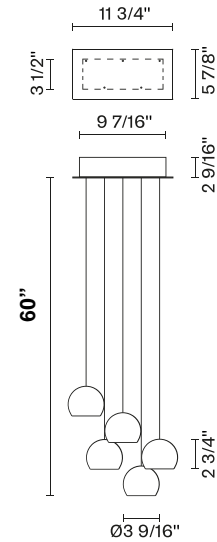

## Description

Five-light LED pendant lamp with transparent crystal glass diffusers. Rectangular painted white metal canopy. Driver located in the canopy. Fixture includes: 5 x F32L06 00 - 60" / (150cm) Pendants

## Dimensions