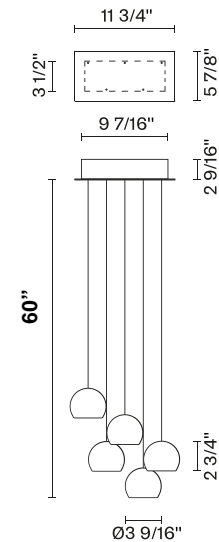

Multispot F32

F32A27A00

Fixture type

Project name

Nanne de Ru / Marc Sadler / Flynn Talbot

Description

Five-light LED pendant lamp with transparent crystal glass diffusers. Rectangular painted white metal canopy. Driver located in the canopy. Fixture includes: 5 x F32L06 00 - 60" / (150cm) Pendants

Voltage

120V

Specs

DAMP

Light source and Technical

Lamp type: LED

Wattage: 3W

Color temperature: 3000K

CRI: >80

Lumens: 1150lm

Dimensions

Material

Crystal - Metal

Color

Clear

Other colors available

Check online www.fabbian.us

Included accessories

LEDDimmable electronic driver

Weight Lamp

10.3 lbs

Notes

Fixture includes (5) 5' pendants. Pendant heights can be field adjusted. To specify longer heights visit Multispot Beluga F32 Custom.