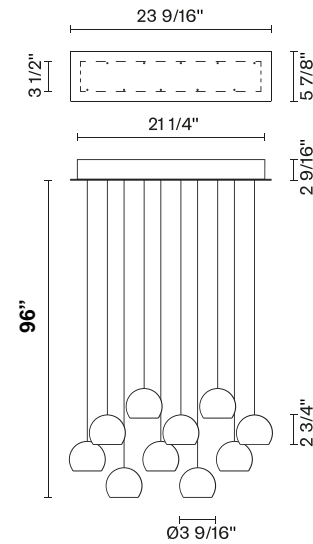

## Description

Ten-light LED pendant lamp with transparent crystal glass diffusers. Rectangular painted white metal canopy. Driver located in the canopy. Fixture includes: 5 x F32L06 00 - 60" / (150cm) Pendants 5 x F32L07 00 - 96" / (250cm) Pendants

## Dimensions