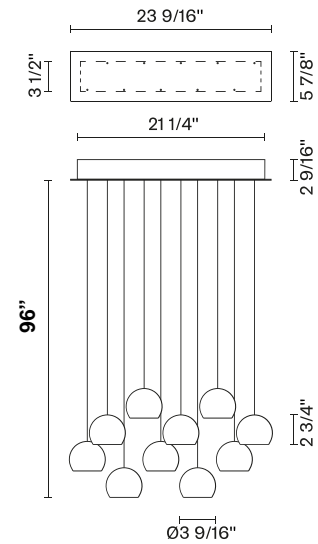

Fabbian

Multispot F32

F32A28A00

Nanne de Ru / Marc Sadler / Flynn Talbot

Fixture type

Project name

Description

Ten-light LED pendant lamp with transparent crystal glass diffusers. Rectangular painted white metal canopy. Driver located in the canopy. Fixture includes: 5 x F32L06 00 - 60" / (150cm) Pendants 5 x F32L07 00 - 96" / (250cm) Pendants

CRI: >80

Lumens: 2300lm

Dimensions

Material

Crystal - Metal

Color

Clear

Other colors available

Check online www.fabbian.us

Included accessories

LEDDimmable electronic driver

Weight Lamp

20.6 lbs

Notes

Fixture includes (5) 5' pendants and (5) 8' pendants. Pendant heights can be field adjusted. To specify longer heights visit Multispot Beluga F32 Custom.