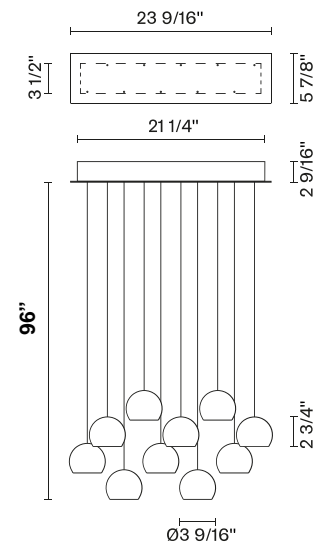

Multispot F32

F32A28A00

Fixture type

Project name

Nanne de Ru / Marc Sadler / Flynn Talbot

Description

Ten-light LED pendant lamp with transparent crystal glass diffusers. Rectangular painted white metal canopy. Driver located in the canopy. Fixture includes: 5 x F32L06 00 - 60" / (150cm) Pendants 5 x F32L07 00 - 96" / (250cm) Pendants

CRI: >80

Lumens: 2300lm

Dimensions

Material

Crystal - Metal

Color

Clear

Other colors available

Check online www.fabbian.us

Included accessories

LEDDimmable electronic driver

Weight Lamp

20.6 lbs

Notes

Fixture includes (5) 5' pendants and (5) 8' pendants. Pendant heights can be field adjusted. To specify longer heights visit Multispot Beluga F32 Custom.