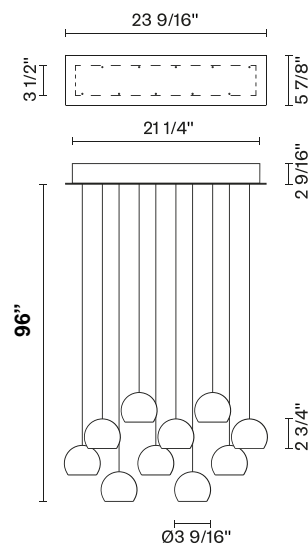

Multispot F32

F32A28A00

Fixture type

Project name

Nanne de Ru / Marc Sadler / Flynn Talbot

Description

Ten-light LED pendant lamp with transparent crystal glass diffusers. Rectangular painted white metal canopy. Driver located in the canopy. Fixture includes: 5 x F32L06 00 - 60" / (150cm) Pendants 5 x F32L07 00 - 96" / (250cm) Pendants

CRI: >80

Lumens: 2300lm

Dimensions

Material

Crystal - Metal

Color

Clear

Other colors available

Check online www.fabbian.us

Included accessories

LED Dimmable electronic driver

Weight Lamp

20.6 lbs

Notes

Fixture includes (5) 5' pendants and (5) 8' pendants. Pendant heights can be field adjusted. To specify longer heights visit Multispot Beluga F32 Custom.