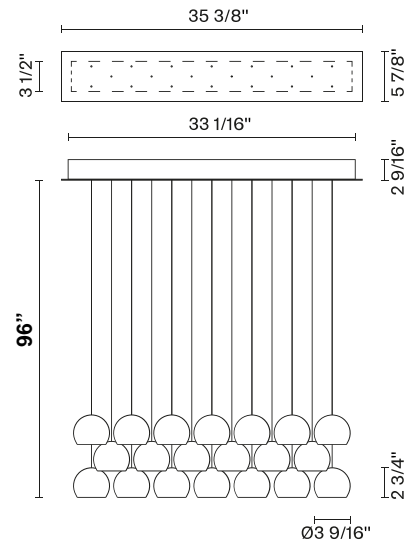

Multispot F32

F32A29A00

Nanne de Ru / Marc Sadler / Flynn Talbot

Fixture type

Project name

Description

Twenty-light LED pendant lamp with transparent crystal glass diffusers. Rectangular painted white metal canopy. Driver located in the canopy. Fixture includes: 10 x F32L06 00 - 60" / (150cm) Pendants 10 x F32L07 00 - 96" / (250cm) Pendants

CRI: >80

Lumens: 4600lm

Dimensions

Material

Crystal - Metal

Color

Clear

Other colors available

Check online www.fabbian.us

Included accessories

LED Dimmable electronic driver

Weight Lamp

40.1 lbs

Notes

Fixture includes (10) 5' pendants and (10) 8' pendants. Pendant heights can be field adjusted. To specify longer heights visit Multispot Beluga F32 Custom.