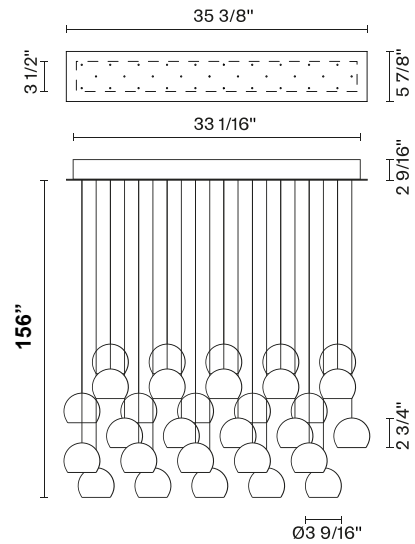

Multispot F32

F32A30A00

Nanne de Ru / Marc Sadler / Flynn Talbot

Fixture type

Project name

Description

Thirty-light LED pendant lamp with transparent crystal glass diffusers. Rectangular painted white metal canopy. Driver located in the canopy. Fixture includes: 10 x F32L06 00 - 60" / (150cm) Pendants 10 x F32L07 00 - 96" / (250cm) Pendants 10 x F32L08 00 - 156" / (400cm) Pendants

Voltage

120V

Specs

DAMP

Light source and Technical

Lamp type: LED

Wattage: 3W

Color temperature: 3000K

CRI: >80

Lumens: 6900lm

Dimensions

Material

Crystal - Metal

Color

Clear

Other colors available

Check online www.fabbian.us

Included accessories

LEDDimmable electronic driver

Weight Lamp

58.8 lbs

Notes

Fixture includes (10) 5' pendants, (10) 8' pendants, and (10) 13' pendants. Pendant heights can be field adjusted. To specify longer heights visit Multispot Beluga F32 Custom.