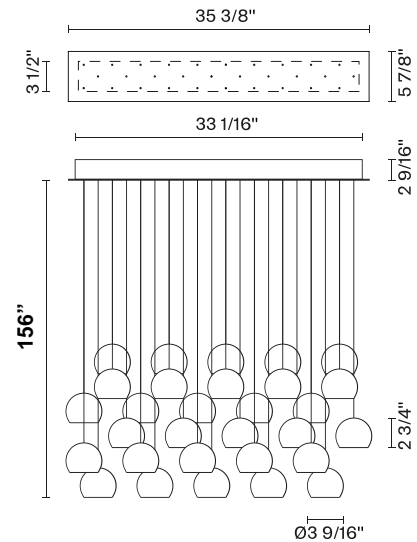

Multispot F32

F32A30A00

Fixture type

Project name

Nanne de Ru / Marc Sadler / Flynn Talbot

Description

Thirty-light LED pendant lamp with transparent crystal glass diffusers. Rectangular painted white metal canopy. Driver located in the canopy. Fixture includes: 10 x F32L06 00 - 60" / (150cm) Pendants 10 x F32L07 00 - 96" / (250cm) Pendants 10 x F32L08 00 - 156" / (400cm) Pendants

CRI: >80

Lumens: 6900lm

Dimensions

Material

Crystal - Metal

Color

Clear

Other colors available

Check online www.fabbian.us

Included accessories

LED Dimmable electronic driver

Weight Lamp

58.8 lbs

Notes

Fixture includes (10) 5' pendants, (10) 8' pendants, and (10) 13' pendants. Pendant heights can be field adjusted. To specify longer heights visit Multispot Beluga F32 Custom.