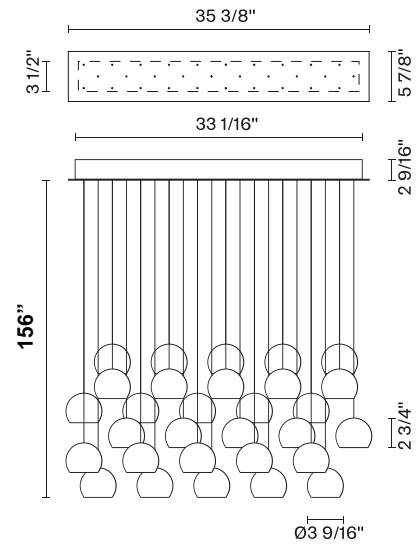

Multispot F32

F32A30A00

Fixture type

Project name

Nanne de Ru / Marc Sadler / Flynn Talbot

Description

Thirty-light LED pendant lamp with transparent crystal glass diffusers. Rectangular painted white metal canopy. Driver located in the canopy. Fixture includes: 10 x F32L06 00 - 60" / (150cm) Pendants 10 x F32L07 00 - 96" / (250cm) Pendants 10 x F32L08 00 - 156" / (400cm) Pendants

Voltage

120V

Specs

DAMP

Light source and Technical

Lamp type: LED

Wattage: 3W

Color temperature: 3000K

CRI: >80

Lumens: 6900lm

Dimensions

Material

Crystal - Metal

Color

Clear

Other colors available

Check online www.fabbian.us

Included accessories

LEDDimmable electronic driver

Weight Lamp

58.8 lbs

Notes

Fixture includes (10) 5' pendants, (10) 8' pendants, and (10) 13' pendants. Pendant heights can be field adjusted. To specify longer heights visit Multispot Beluga F32 Custom.