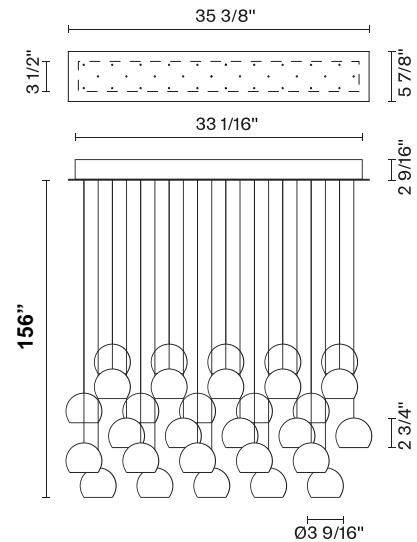

## Description

Thirty-light LED pendant lamp with transparent crystal glass diffusers. Rectangular painted white metal canopy. Driver located in the canopy. Fixture includes: 10 x F32L06 00 - 60" / (150cm) Pendants 10 x F32L07 00 - 96" / (250cm) Pendants 10 x F32L08 00 - 156" / (400cm) Pendants

## Dimensions