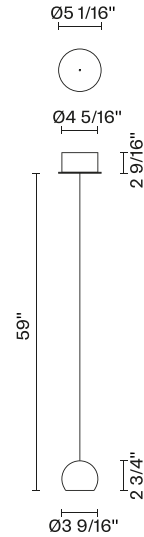

## Description

One-light LED pendant lamp with transparent crystal glass diffuser. Round painted white metal canopy. Driver located in the canopy. Fixture includes: 1 x F32L06 00 - 60" / (150cm) Pendant

## Light source and Technical

**Lamp type:** LED

**Wattage:** 3W

**Color temperature:** 3000K

**CRI:** >80

**Lumens:** 230lm

## Dimensions