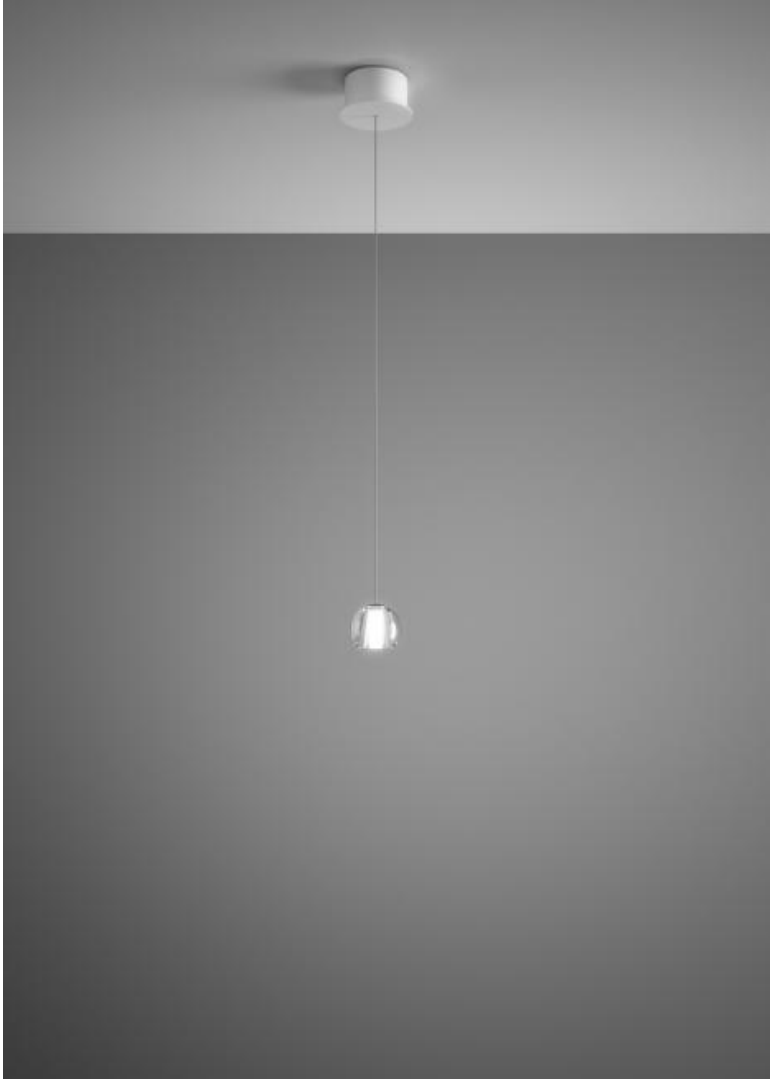

Multispot F32

**F32A21A00**

Nanne de Ru / Marc Sadler / Flynn Talbot

Fixture type

Project name

## Description

One-light LED pendant lamp with transparent crystal glass diffuser. Round painted white metal canopy. Driver located in the canopy. Fixture includes: 1 x F32L06 00 - 60" / (150cm) Pendant