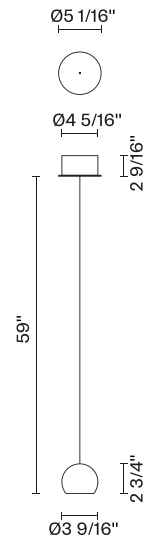

## Description

One-light LED pendant lamp with transparent crystal glass diffuser. Round painted white metal canopy. Driver located in the canopy. Fixture includes: 1 x F32L06 00 - 60" / (150cm) Pendant

## Light source and Technical

**Lamp type:** LED

**Wattage:** 3W

**Color temperature:** 3000K

**CRI:** >80

**Lumens:** 230lm

## Dimensions