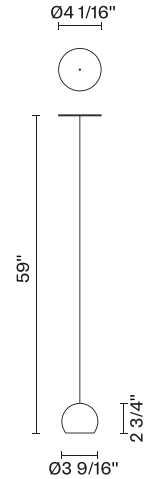

Multispot F32

F32A92A00

Fixture type

Project name

Nanne de Ru / Marc Sadler / Flynn Talbot

Description

One-light LED pendant lamp with transparent crystal glass diffuser. Round painted white metal canopy. Driver located in junction box. Fixture includes: 1 x F32L06 00 - 60" / (150cm) Pendant

Voltage

120-277V (UNV)

Specs

DAMP

Light source and Technical

Lamp type: LED

Wattage: 3W

Color temperature: 3000K

CRI: >80

Lumens: 230lm

Dimensions

Material

Crystal glass - Metal

Color

Clear

Other colors available