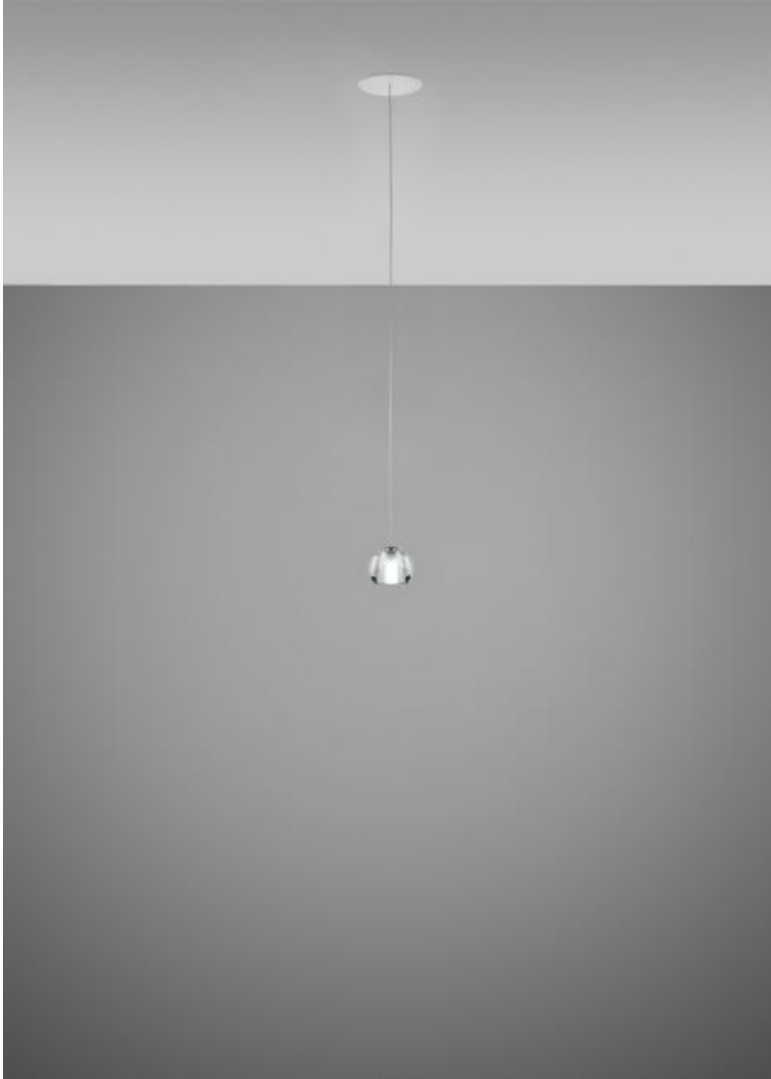

Multispot F32

F32A92A00

Fixture type

Project name

Nanne de Ru / Marc Sadler / Flynn Talbot

Description

One-light LED pendant lamp with transparent crystal glass diffuser. Round painted white metal canopy. Driver located in junction box. Fixture includes: 1 x F32L06 00 - 60" / (150cm) Pendant

Voltage

120-277V (UNV)

Specs

DAMP

Light source and Technical

Lamp type: LED

Wattage: 3W

Color temperature: 3000K

CRI: >80

Lumens: 230lm

Dimensions

Material

Crystal glass - Metal

Color

Clear

Other colors available

Check online www.fabbian.us

Included accessories

LEDNon-dimming electronic driver.

Weight Lamp

2.7 lbs

Notes

For dimming options when using multiple pendants, please contact Fabbian USA. Fixture includes (1) 5' pendant. Pendant height can be field adjusted. To specify longer heights visit Multispot Beluga F32 Custom.