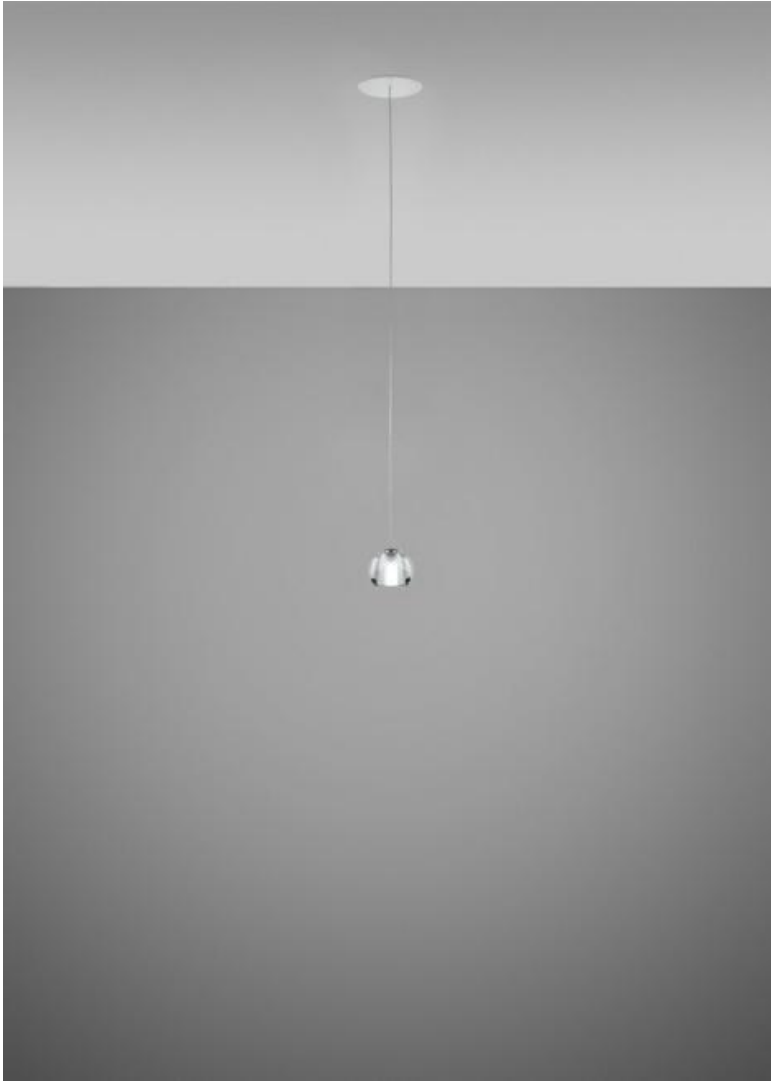

Multispot F32

**F32A92A00**

Fixture type

Project name

Nanne de Ru / Marc Sadler / Flynn Talbot

## Description

One-light LED pendant lamp with transparent crystal glass diffuser. Round painted white metal canopy. Driver located in junction box. Fixture includes: 1 x F32L06 00 - 60" / (150cm) Pendant

## Material

Crystal glass - Metal