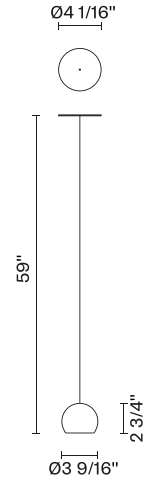

## Description

One-light LED pendant lamp with transparent crystal glass diffuser. Round painted white metal canopy. Driver located in junction box. Fixture includes: 1 x F32L06 00 - 60" / (150cm) Pendant

## Dimensions