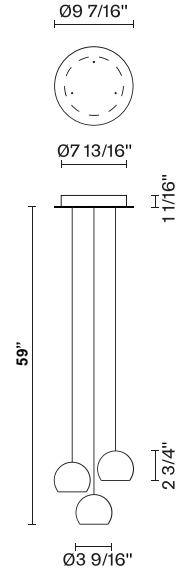

## Description

Three-light LED pendant lamp with transparent crystal glass diffusers. Round painted white metal canopy. Driver located in junction box. Fixture includes: 3 x F32L06 00 - 60" / (150cm) Pendants

## Light source and Technical

**Lamp type:** LED

**Wattage:** 3W

**Color temperature:** 3000K

**CRI:** >80

**Lumens:** 690lm

## Dimensions