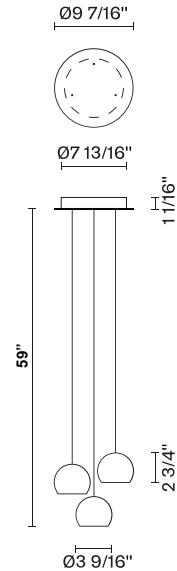

Multispot F32

F32A93A00

Fixture type

Project name

Nanne de Ru / Marc Sadler / Flynn Talbot

Description

Three-light LED pendant lamp with transparent crystal glass diffusers. Round painted white metal canopy. Driver located in junction box. Fixture includes: 3 x F32L06 00 - 60" / (150cm) Pendants

Voltage

120V

Specs

DAMP

Light source and Technical

Lamp type: LED

Wattage: 3W

Color temperature: 3000K

CRI: >80

Lumens: 690lm

Dimensions

Material

Crystal glass - Metal

Color

Clear

Other colors available

Check online www.fabbian.us

Included accessories

LEDDimmable electronic driver

Weight Lamp

6.5 lbs

Notes

Fixture includes (3) 5' pendants. Pendant heights can be field adjusted. To specify longer heights visit Multispot Beluga F32 Custom.