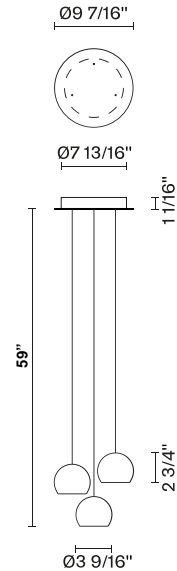

## Description

Three-light LED pendant lamp with transparent crystal glass diffusers. Round painted white metal canopy. Driver located in junction box. Fixture includes: 3 x F32L06 00 - 60" / (150cm) Pendants

## Light source and Technical

**Lamp type:** LED

**Wattage:** 3W

**Color temperature:** 3000K

**CRI:** >80

**Lumens:** 690lm

## Dimensions