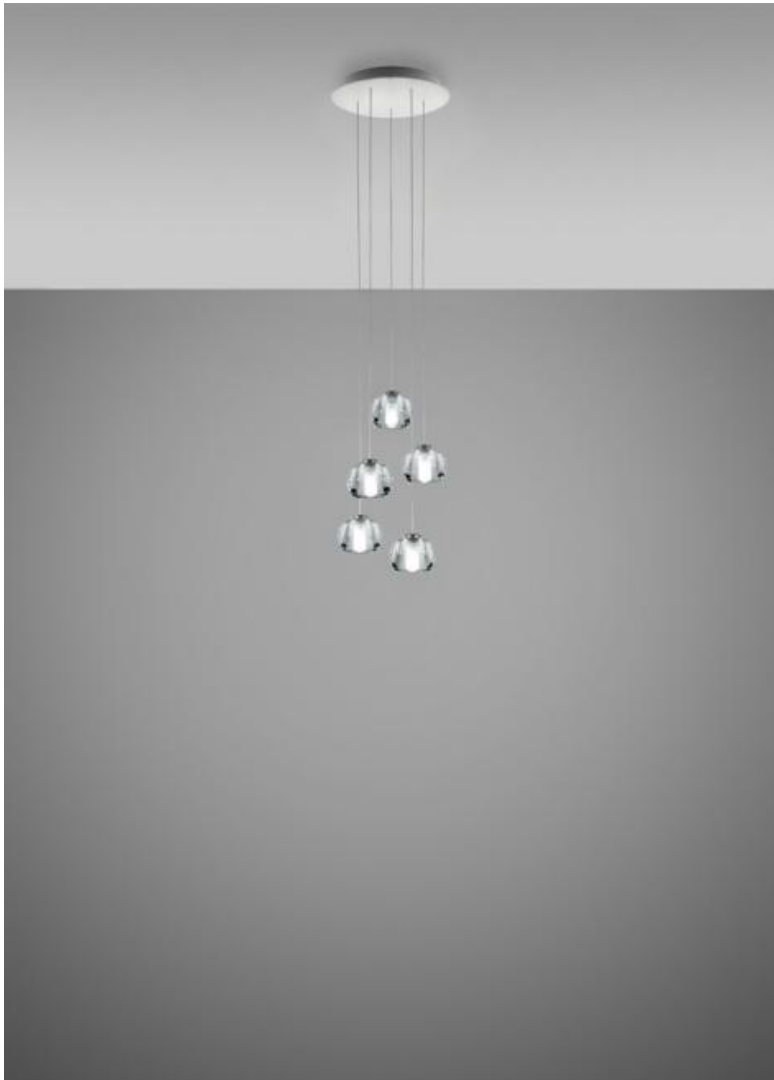

Multispot F32

F32A94A00

Fixture type

Project name

Nanne de Ru / Marc Sadler / Flynn Talbot

Description

Five-light LED pendant lamp with transparent crystal glass diffusers. Round painted white metal canopy. Driver located in the junction box. Fixture includes: 5 x F32L06 00 - 60" / (150cm) Pendants

Voltage

120V

Specs

DAMP

Light source and Technical

Lamp type: LED

Wattage: 3W

Color temperature: 3000K

CRI: >80

Lumens: 1150lm

Dimensions

Material

Crystal glass - Metal

Color

Clear

Other colors available

Check online www.fabbian.us

Included accessories

LED Dimmable electronic driver

Weight Lamp

10.3 lbs

Notes

Fixture includes (5) 5' pendants. Pendant heights can be field adjusted. To specify longer heights visit Multispot Beluga F32 Custom.