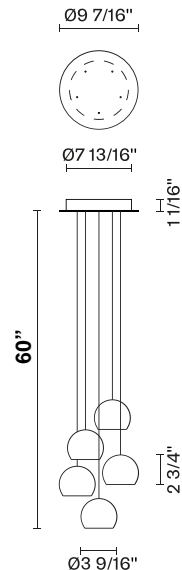

Multispot F32

F32A94A00

Fixture type

Project name

Nanne de Ru / Marc Sadler / Flynn Talbot

Description

Five-light LED pendant lamp with transparent crystal glass diffusers. Round painted white metal canopy. Driver located in the junction box. Fixture includes: 5 x F32L06 00 - 60" / (150cm) Pendants

Voltage

120V

Specs

DAMP

Light source and Technical

Lamp type: LED

Wattage: 3W

Color temperature: 3000K

CRI: >80

Lumens: 1150lm

Dimensions

Material

Crystal glass - Metal

Color

Clear

Other colors available

Check online www.fabbian.us

Included accessories

LED Dimmable electronic driver

Weight Lamp

10.3 lbs

Notes

Fixture includes (5) 5' pendants. Pendant heights can be field adjusted. To specify longer heights visit Multispot Beluga F32 Custom.