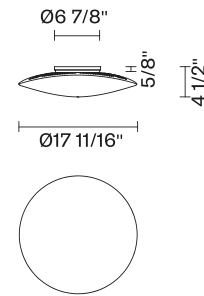

Loop F35

F35G01A00

Constance Guisset

Fixture type

Project name

Dimensions

Material

Glass - Metal

Description

Wall/ceiling lamp with transparent blown glass diffuser, striped pattern on the top and sandblasted on the bottom. White painted metal structure.

Voltage

120V

Dimmable

LED/ELV

Specs

Light source and Technical

Lamp type: LED

Wattage: 17W

Color temperature: 3000K

CRI: >80

Lumens: 1850lm