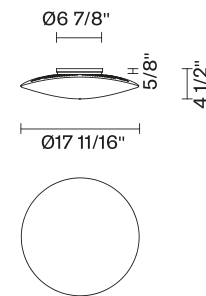

Loop F35

F35G01A00

Constance Guisset

Fixture type

Project name

Dimensions

Material

Glass - Metal

Description

Wall/ceiling lamp with transparent blown glass diffuser, striped pattern on the top and sandblasted on the bottom. White painted metal structure.

Voltage

120V

Dimmable

LED/ELV

Specs

Light source and Technical