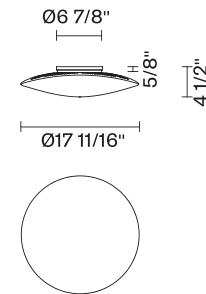

Loop F35

F35G01A00

Constance Guisset

Fixture type

Project name

Dimensions

Material

Glass - Metal

Description

Wall/ceiling lamp with transparent blown glass diffuser, striped pattern on the top and sandblasted on the bottom. White painted metal structure.

Voltage

120V

Dimmable

LED/ELV

Specs

Light source and Technical