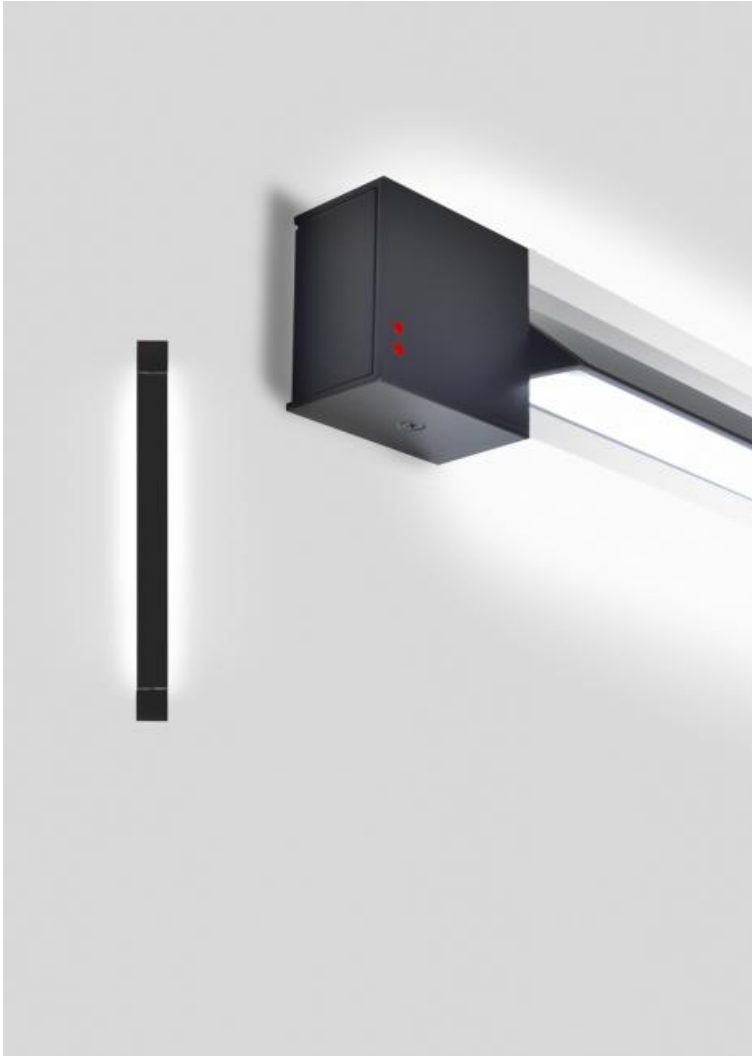

Pivot F39

F39G01A21

Vittorio Massimo

Fixture type

Project name

Dimensions

Description

22.5" wall/ceiling lamp with anthracite-painted aluminum structure. Adjustable light fitting.

Voltage

24Vdc

Dimmable

Driver Dependent

Specs

Light source and Technical

Lamp type: LED 23W

Wattage: 23W