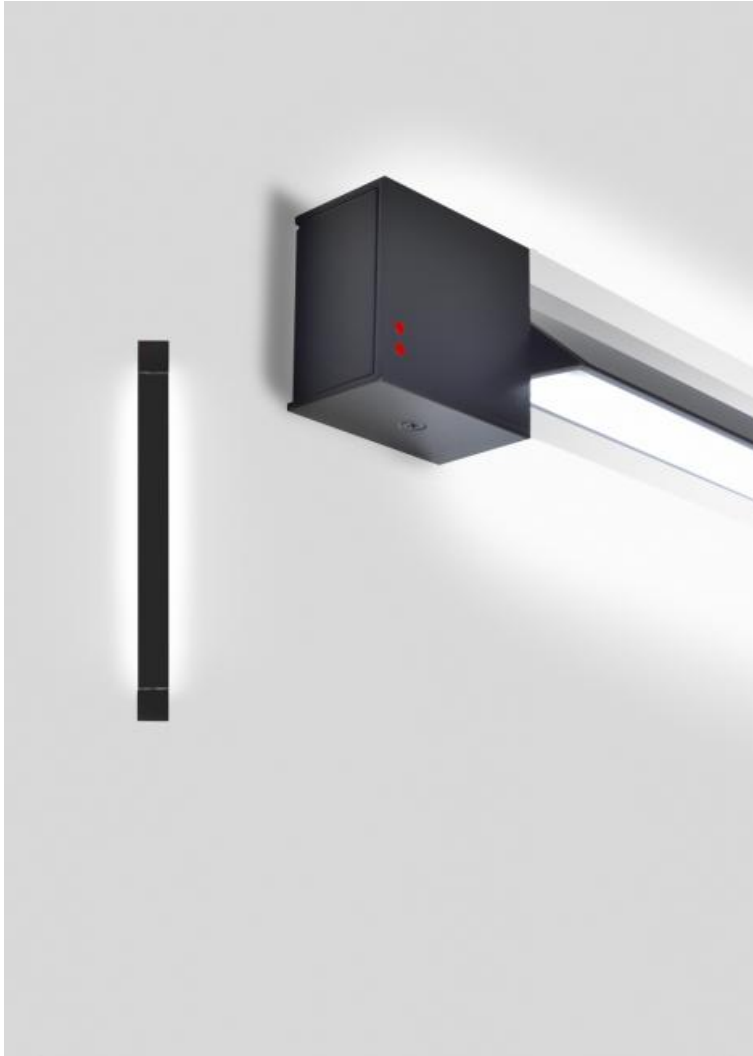

Pivot F39

F39G01A21

Vittorio Massimo

Fixture type

Project name

Dimensions

Material

Aluminium

Color

 Anthracite

Other colors available

Check online www.fabbian.us

Included accessories

LED

Not included accessories

System requires a remote driver. Choose from ELV, 0-10V, or compatible Lutron drivers. Reference fabbian.us for current options.

Description

22.5" wall/ceiling lamp with anthracite-painted aluminum structure. Adjustable light fitting.

Voltage

24Vdc

Dimmable

Driver Dependent

Specs

Light source and Technical

Lamp type: LED 23W

Wattage: 23W

Color temperature: 3000K

CRI: >90

Lumens: 2500lm