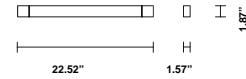

Pivot F39

F39G01A01

Vittorio Massimo

Fixture type

Project name

Dimensions

Material

Aluminium