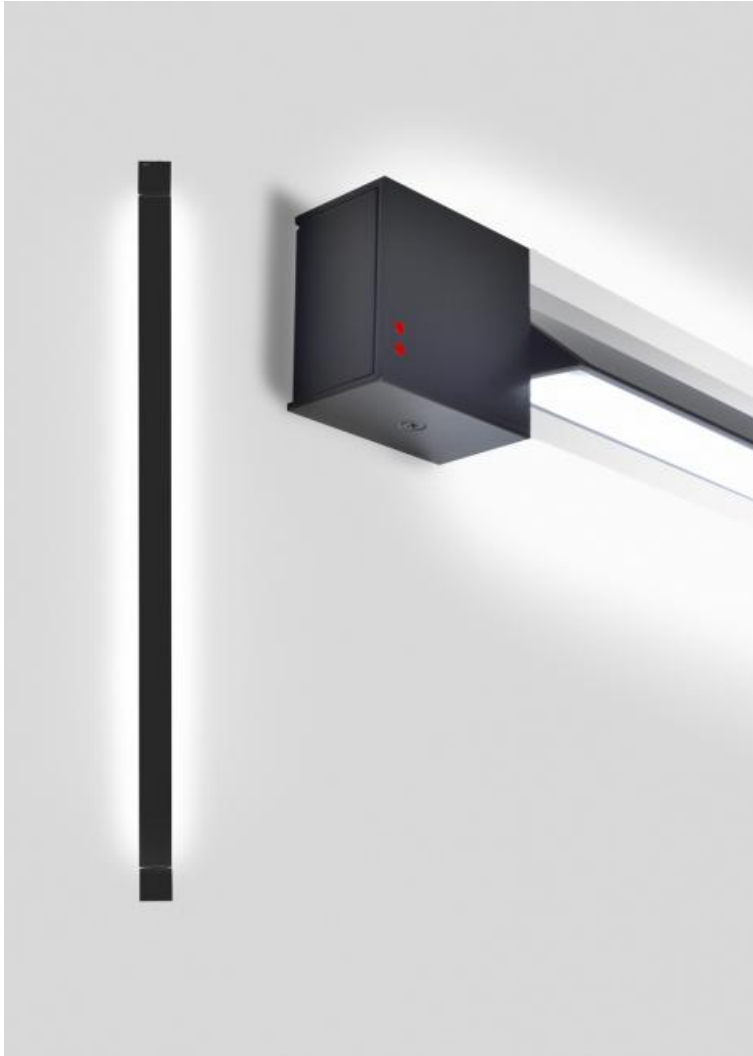

Pivot F39

**F39G03A21**

*Vittorio Massimo*

Fixture type

Project name

## Description

42.5" wall/ceiling lamp with anthracite painted aluminium structure. Adjustable light fitting.