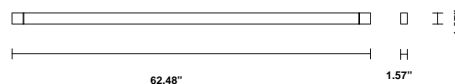

Pivot F39

F39G05A76

Vittorio Massimo

Fixture type

Project name

Dimensions

Description

62.4" wall/ceiling lamp with anodized bronze aluminum structure. Adjustable light fitting.