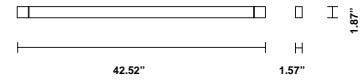

Pivot F39

F39G03A76

Vittorio Massimo

Fixture type

Project name

Dimensions

Description

42.5" wall/ceiling lamp with anodized bronze aluminum structure. Adjustable light fitting.