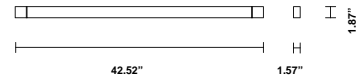

CRI: >90

Lumens: 5000lm

Dimensions

Material

Aluminium

Color

White

Other colors available