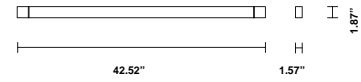

Pivot F39

F39G04A76

Vittorio Massimo

Fixture type

Project name

Dimensions

Material

Aluminium