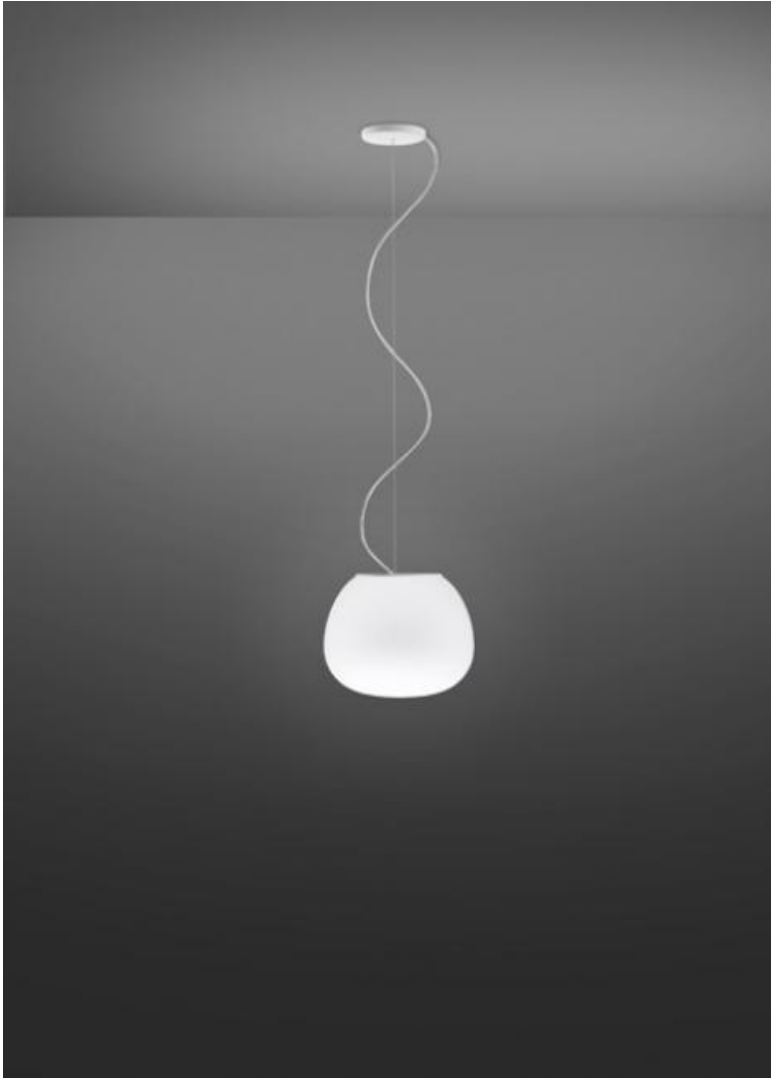

Lumi F07

F07A07A01

A.Saggia & V.Sommella / D&G Studio

Fixture type

Project name

Description

Pendant lamp with diffuser in satin-finish white blown glass. Metal structure with painted white finish.

Voltage

120V

Specs

DRY

Light source and Technical

Lamp type: E26 1x150W

Wattage: 150W

Dimensions

Material

Glass - Metal

Color

White

Other colors available

Check online www.fabbian.us

Included accessories

Off-center cable fastener

Not included accessories