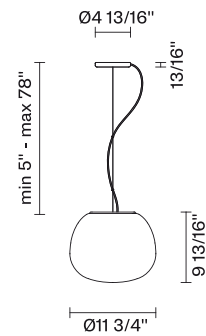

Material

Glass - Metal

Color

White

Other colors available

Check online www.fabbian.us

Included accessories

Off-center cable fastener

Not included accessories

Bulb

Weight Lamp

6.6 lbs