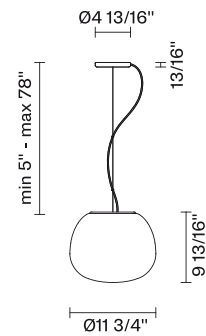

## Description

Pendant lamp with diffuser in satin-finish white blown glass. Metal structure with painted white finish.

## Specs

DRY

## Dimensions