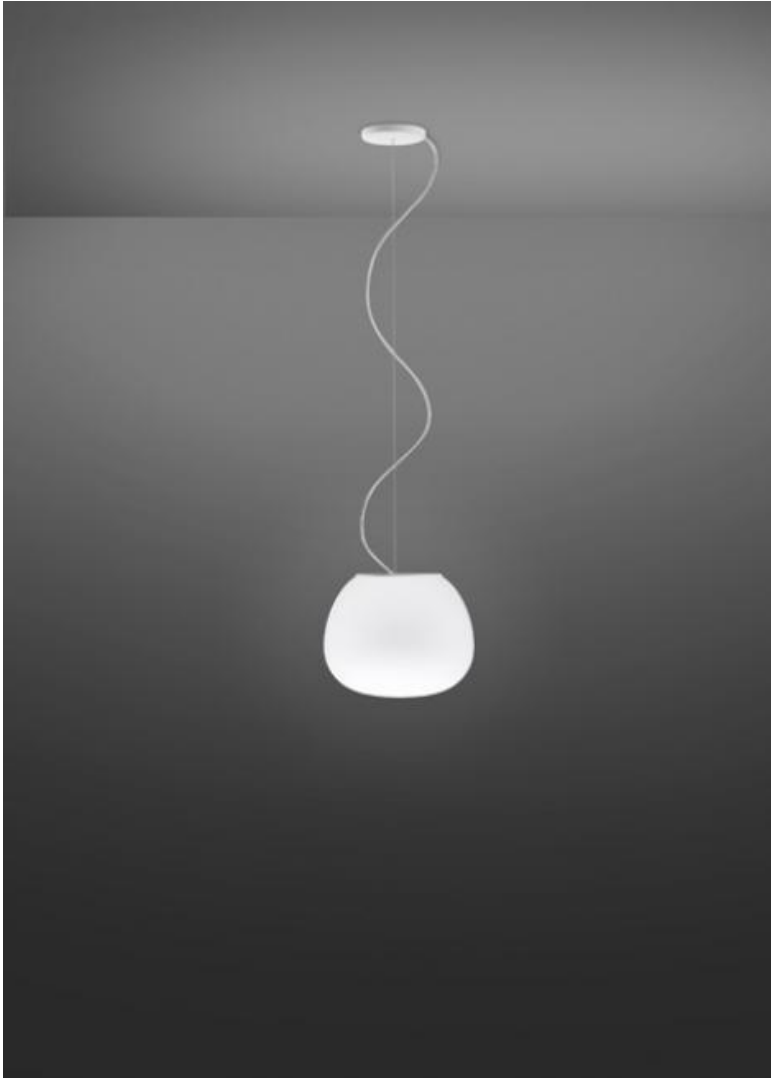

## Description

Pendant lamp with diffuser in satin-finish white blown glass. Metal structure with painted white finish.