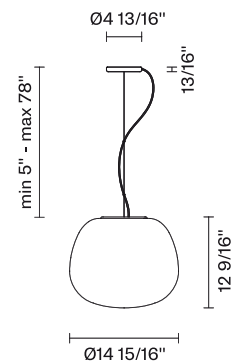

## Description

Pendant lamp with diffuser in satin-finish white blown glass. Metal structure with painted white finish.

## Specs

DRY

## Dimensions