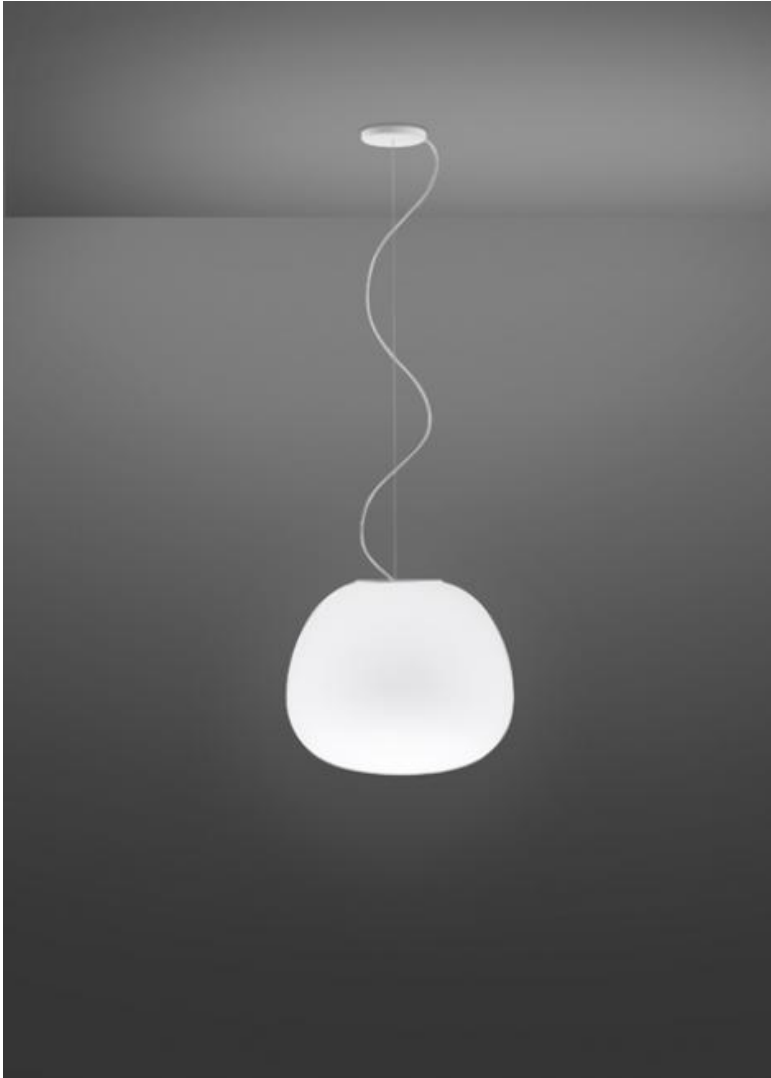

Lumi F07-F66

F07A03A01

A.Saggia & V.Sommella / D&G Studio

Fixture type

Project name

Description

Pendant lamp with diffuser in satin-finish white blown glass. Metal structure with painted white finish.

Voltage

120V

Specs

DRY

Light source and Technical

Lamp type: E26 1x250W

Wattage: 250W

Dimensions

Material

Glass - Metal

Color

White

Other colors available

Check online www.fabbian.us

Included accessories

Off-center cable fastener

Not included accessories

Bulb

Weight Lamp

8.8 lbs

Options

Wipe down cover plate