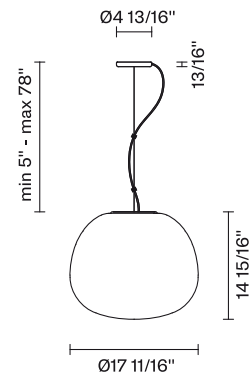

Lumi F07

F07A03A01

A.Saggia & V.Sommella / D&G Studio

Fixture type

Project name

Description

Pendant lamp with diffuser in satin-finish white blown glass. Metal structure with painted white finish.

Voltage

120V

Specs

DRY

Light source and Technical

Lamp type: E26 1x250W

Wattage: 250W

Dimensions

Material

Bulb

Weight Lamp

8.8 lbs

Options

Wipe down cover plate

Features

Equipped with leveling mechanism

Offset mounting hardware included