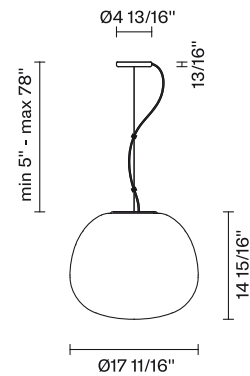

Lumi F07-F66

F07A03A01

A.Saggia & V.Sommella / D&G Studio

Fixture type

Project name

Description

Pendant lamp with diffuser in satin-finish white blown glass. Metal structure with painted white finish.

Voltage

120V

Specs

DRY

Light source and Technical

Lamp type: E26 1x250W

Wattage: 250W

Dimensions

Material

Bulb

Weight Lamp

8.8 lbs

Options

Wipe down cover plate