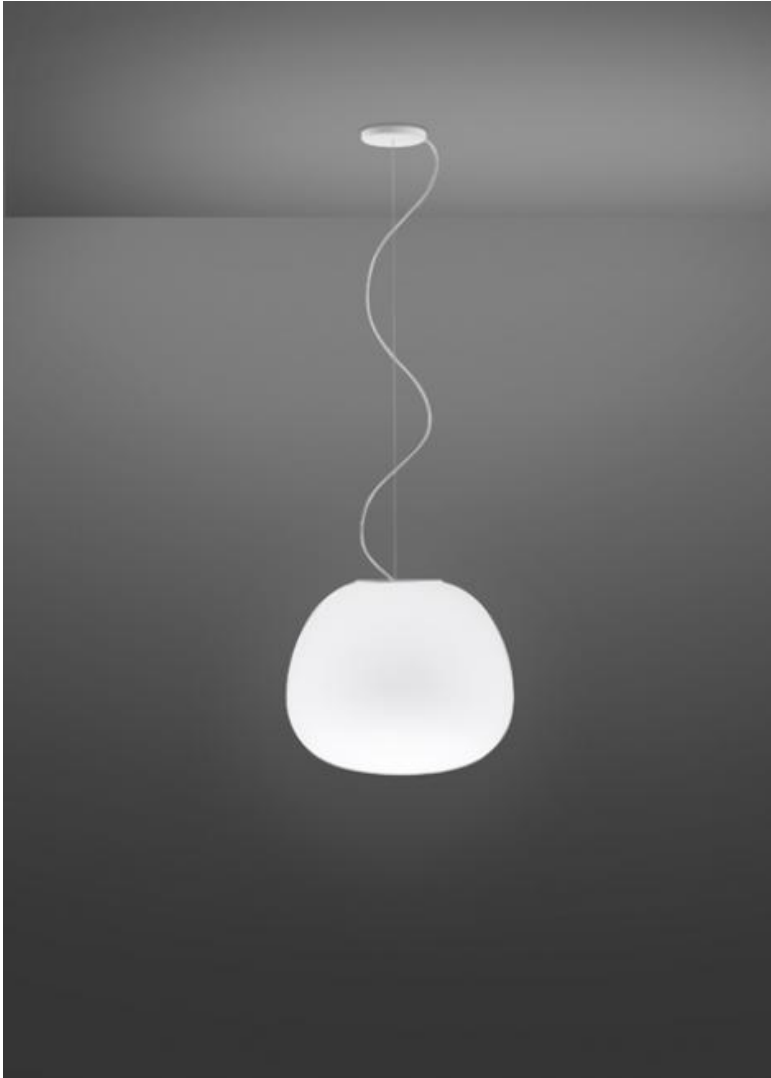

Lumi F07

F07A03A01

A.Saggia & V.Sommella / D&G Studio

Fixture type

Project name

Description

Pendant lamp with diffuser in satin-finish white blown glass. Metal structure with painted white finish.

Voltage

120V

Specs

DRY

Light source and Technical

Lamp type: E26 1x250W

Wattage: 250W

Dimensions

Material

Glass - Metal

Color

White

Other colors available

Check online www.fabbian.us

Included accessories

Off-center cable fastener

Not included accessories

Bulb

Weight Lamp

8.8 lbs

Options

Wipe down cover plate

Features

Equipped with leveling mechanism

Offset mounting hardware included