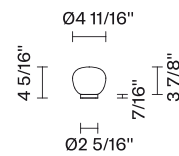

Lumi F07-F66

Fixture type

F07B01A01

Project name

A.Saggia & V.Sommella / D&G Studio

Dimensions

Material

Glass - Grivory®

Weight Lamp

1 lbs

Notes

Inline on/off switch

Description

Table lamp with diffuser in satin-finish white blown glass. Supporting structure made of polyester reinforced with fiberglass, painted white.

Voltage