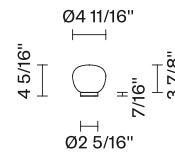

Lumi F07-F66

Fixture type

F07B01A01

Project name

A.Saggia & V.Sommella / D&G Studio

Dimensions

Material

Glass - Grivory®

Weight Lamp

1 lbs

Notes

Inline on/off switch

Description

Table lamp with diffuser in satin-finish white blown glass. Supporting structure made of polyester reinforced with fiberglass, painted white.

Voltage