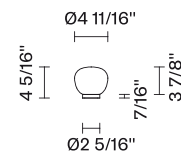

Lumi F07

F07B01A01

A.Saggia & V.Sommella / D&G Studio

Fixture type

Project name

Dimensions

Material

Glass - Grivory®

Weight Lamp

1 lbs

Notes

Inline on/off switch

Description

Table lamp with diffuser in satin-finish white blown glass. Supporting structure made of polyester reinforced with fiberglass, painted white.

Voltage