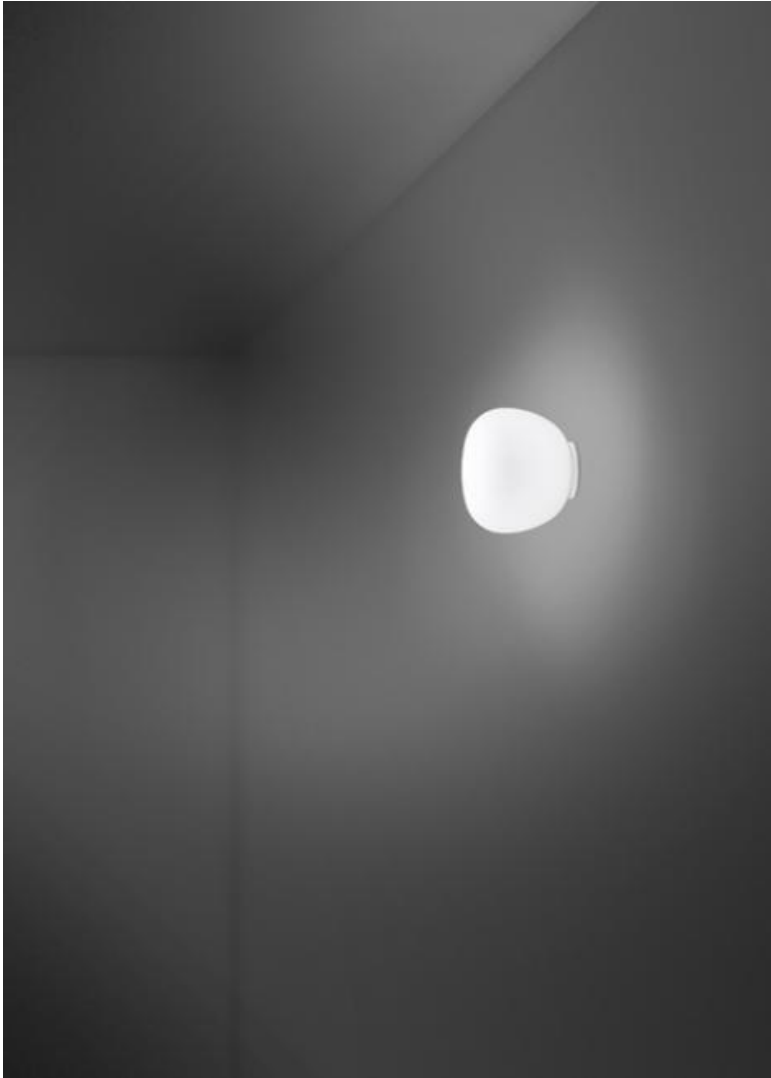

## Description

Wall/ceiling lamp with diffuser in satin-finish white blown glass. Reinforced fiberglass structure with painted white finish.