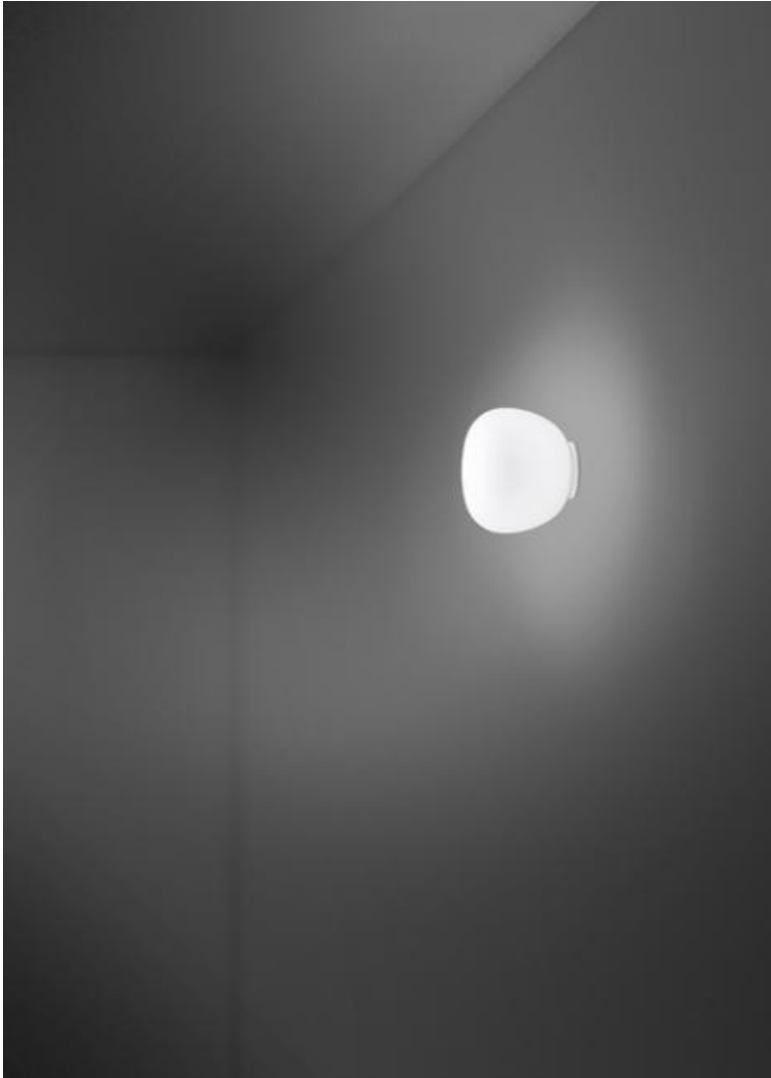

Lumi F07-F66

F07G01A01

A.Saggia & V.Sommella / D&G Studio

Fixture type

Project name

Description

Wall/ceiling lamp with diffuser in satin-finish white blown glass. Reinforced fiberglass structure with painted white finish.

Voltage

120V

Specs

DRY

Light source and Technical

Lamp type: G9 1x20W

Wattage: 20W

Dimensions

Material

Glass - Grivory®(Fiberglass)

Color

White

Other colors available

Check online www.fabbian.us

Not included accessories

Bulb