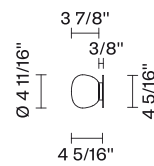

Voltage

120V

Specs

DRY

Light source and Technical

Lamp type: G9 1x20W

Wattage: 20W

Dimensions