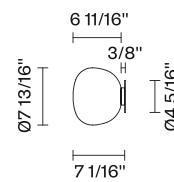

Voltage

120V

Specs

DRY

Light source and Technical

Lamp type: G9 1x75W

Wattage: 75W

Dimensions

Weight Lamp

1.54 lbs