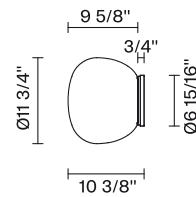

120V

Specs

DRY

Light source and Technical

Lamp type: E26 1x150W

Wattage: 150W

Dimensions

Material

6.1 lbs

Notes

Derating labels available upon request