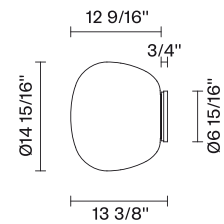

120V

Specs

DRY

Light source and Technical

Lamp type: E26 1x150W

Wattage: 150W

Dimensions

Material

6.6 lbs

Notes

Derating labels available upon request