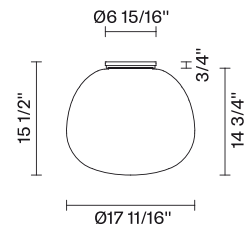

120V

Specs

DRY

Light source and Technical

Lamp type: E26 1x250W

Wattage: 250W

Dimensions

Material

8 lbs

Notes

Derating labels available upon request