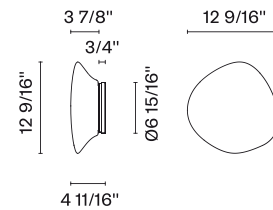

120V

Specs

DRY

Light source and Technical

Lamp type: E26 1x100W

Wattage: 100W

Dimensions

Material

5.1 lbs

Notes

Derating labels available upon request