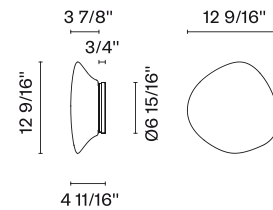

Color temperature: 3000K

CRI: >80

Lumens: 1850lm

Dimensions

Material

Glass - Metal

Color

White