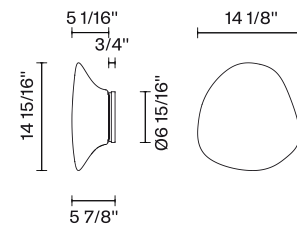

120V

Specs

DRY

Light source and Technical

Lamp type: E26 1x100W

Wattage: 100W

Dimensions

Material

7.25 lbs

Notes

Derating labels available upon request