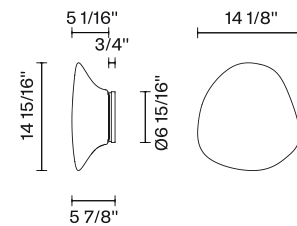

Color temperature: 3000K

CRI: >80

Lumens: 1850lm

Dimensions

Material

Glass - Metal

Color

White