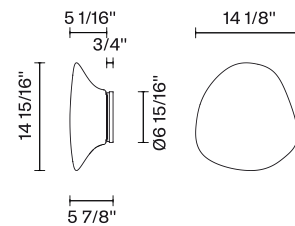

Color temperature: 3000K

CRI: >80

Lumens: 1850lm

Dimensions

Material

Glass - Metal

Color

White