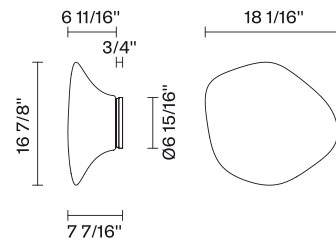

120V

Specs

DRY

Light source and Technical

Lamp type: E26 1x150W

Wattage: 150W

Dimensions

Material

10.5 lbs

Notes

Derating labels available upon request