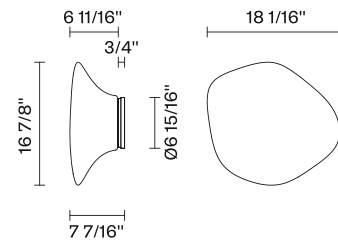

120V

Specs

DRY

Light source and Technical

Lamp type: E26 1x150W

Wattage: 150W

Dimensions

Material

10.5 lbs

Notes

Derating labels available upon request