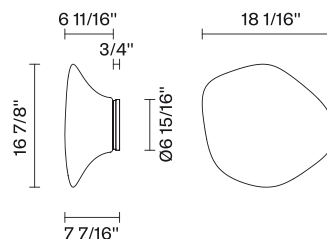

Color temperature: 3000K

CRI: >80

Lumens: 1850lm

Dimensions

Material

Glass - Metal

Color

White