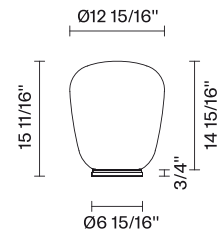

120V

Specs

DRY

Light source and Technical

Lamp type: E26 1x150W

Wattage: 150W

Dimensions

Material

7.1 lbs

Notes

Derating labels available upon request