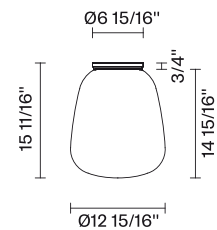

120V

Specs

DRY

Light source and Technical

Lamp type: E26 1x150W

Wattage: 150W

Dimensions

Material

7.5 lbs

Notes

Derating labels available upon request