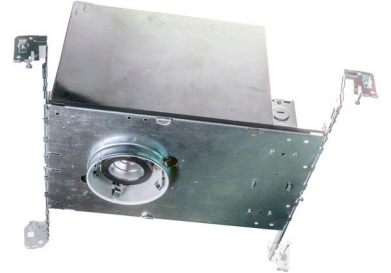

Faretti D27 LED Housings

Project Reference

Fixture Type

Selected Product Model

RM LED
Integral LED Remodel Applications