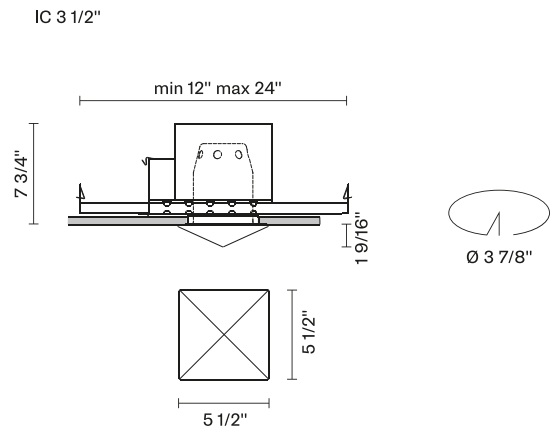

Faretti D27
D27F07IC01
Pamio Design

Fixture type

Project name

Dimensions

Material

Crystal glass

Color

White

Other colors available

Check online www.fabbian.us

Not included accessories

GU10 Lamp

Description

The Faretti Cheope semi-recessed lamp has a sophisticated pyramid-shaped white crystal glass diffuser. GU10-based lamping. IC Rated Housing. Suitable for residential, corporate, hospitality, and retail applications.

Voltage

120V

Dimmable

TRIAC

Specs

Light source and Technical

Lamp type: Halogen/Retrofit

Wattage: 50W