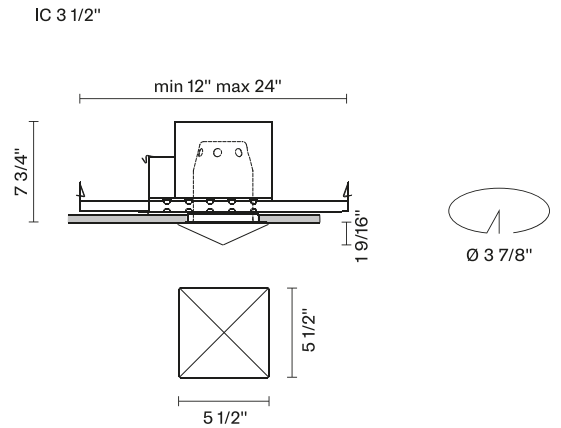

Faretti D27
D27F07IC01
Pamio Design

Fixture type
 Project name

Dimensions

Material

Crystal glass

Color

White

Other colors available

Check online www.fabbian.us

Not included accessories

GU10 Lamp

Description

The Faretti Cheope semi-recessed lamp has a sophisticated pyramid-shaped white crystal glass diffuser. GU10-based lamping. IC Rated Housing. Suitable for residential, corporate, hospitality, and retail applications.

Voltage

120V

Dimmable

TRIAC

Specs

Light source and Technical

Lamp type: Halogen/Retrofit

Wattage: 50W