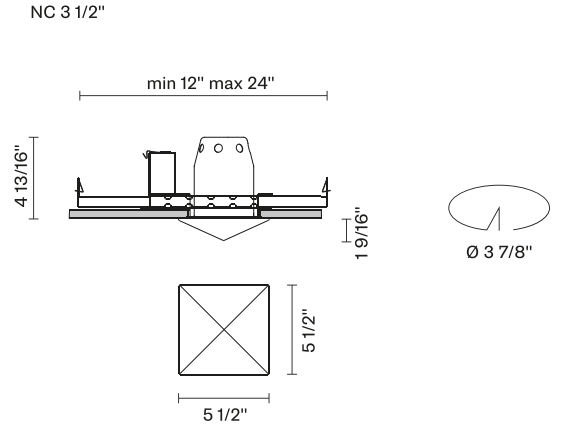

Faretti D27
D27F07NC01
Pamio Design

Fixture type
 Project name

Dimensions

Material

Crystal glass

Color

White

Other colors available

Check online www.fabbian.us

Not included accessories

GU10 Lamp

Description

The Faretti Cheope semi-recessed lamp has a sophisticated pyramid-shaped white crystal glass diffuser. GU10 based lamping. New Construction Housing. Suitable for residential, corporate, hospitality, and retail applications.

Voltage

120V

Dimmable

TRIAC

Specs

Light source and Technical

Lamp type: Halogen/Retrofit

Wattage: 50W