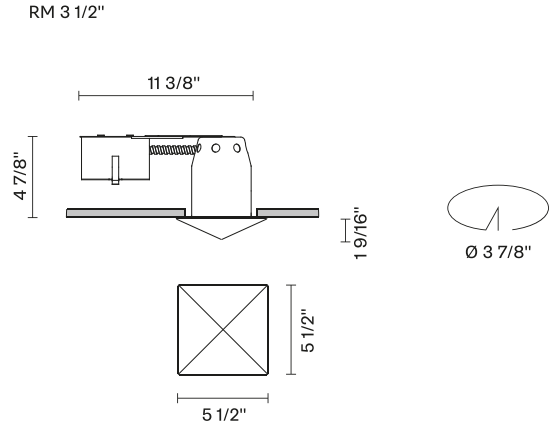

Faretti D27
D27F07RM01
Pamio Design

Fixture type
 Project name

Dimensions

Material

Crystal glass

Color

White

Other colors available

Check online www.fabbian.us

Not included accessories

GU10 Lamp

Description

The Faretti Cheope semi-recessed lamp has a sophisticated pyramid-shaped white crystal glass diffuser. GU10 based lamping. Remodel Housing. Suitable for residential, corporate, hospitality, and retail applications.

Voltage

120V

Dimmable

TRIAC

Specs

Light source and Technical

Lamp type: GU10 15W LED

Wattage: 15W MAX LED