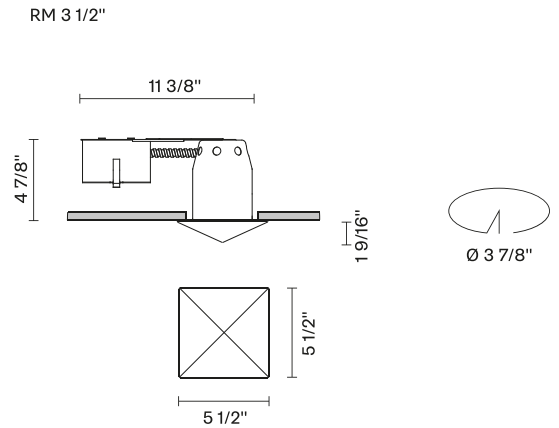

Faretti D27
D27F07RM01
Pamio Design

Fixture type
 Project name

Dimensions

Material

Crystal glass

Color

White

Other colors available

Check online www.fabbian.us

Not included accessories

GU10 Lamp

Description

The Faretti Cheope semi-recessed lamp has a sophisticated pyramid-shaped white crystal glass diffuser. GU10 based lamping. Remodel Housing. Suitable for residential, corporate, hospitality, and retail applications.

Voltage

120V

Dimmable

TRIAC

Specs

Light source and Technical

Lamp type: Halogen/Retrofit

Wattage: 50W