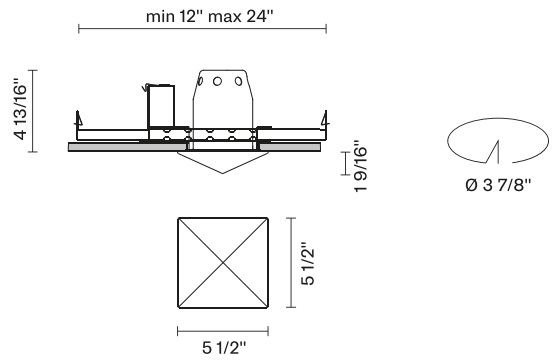

Faretti D27
D27F07NC00
Pamio Design

Fixture type

Project name

Dimensions

NC 3 1/2"

Material

Crystal glass

Color

Clear

Other colors available

Check online www.fabbian.us

Not included accessories

GU10 Lamp

Description

The Faretti Cheope semi-recessed lamp has a sophisticated pyramid-shaped transparent crystal glass diffuser. GU10 based lamping. New Construction Housing. Suitable for residential, corporate, hospitality, and retail applications.

Voltage

120V

Dimmable

TRIAC

Specs

Light source and Technical

Lamp type: Halogen/Retrofit

Wattage: 50W