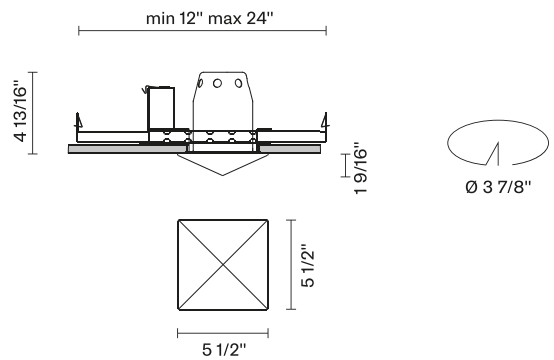

Faretti D27
D27F07NC00
Pamio Design

Fixture type

Project name

Dimensions

NC 3 1/2"

Material

Crystal glass

Color

Clear

Other colors available

Check online www.fabbian.us

Not included accessories

GU10 Lamp

Description

The Faretti Cheope semi-recessed lamp has a sophisticated pyramid-shaped transparent crystal glass diffuser. GU10 based lamping. New Construction Housing. Suitable for residential, corporate, hospitality, and retail applications.

Voltage

120V

Dimmable

TRIAC

Specs

Light source and Technical

Lamp type: Halogen/Retrofit

Wattage: 50W