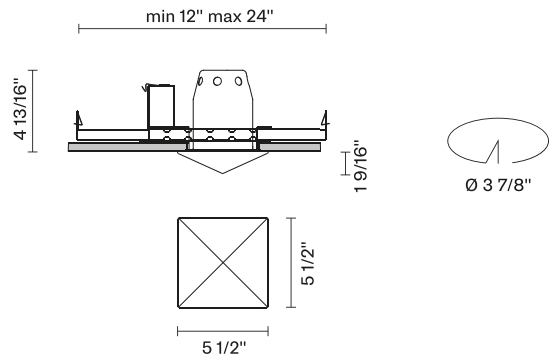

Faretti D27
D27F07NC00
Pamio Design

Fixture type

Project name

Dimensions

NC 3 1/2"

Material

Crystal glass

Color

Clear

Other colors available

Check online www.fabbian.us

Not included accessories

GU10 Lamp

Description

The Faretti Cheope semi-recessed lamp has a sophisticated pyramid-shaped transparent crystal glass diffuser. GU10 based lamping. New Construction Housing. Suitable for residential, corporate, hospitality, and retail applications.

Voltage

120V

Dimmable

TRIAC

Specs

Light source and Technical

Lamp type: Halogen/Retrofit

Wattage: 50W