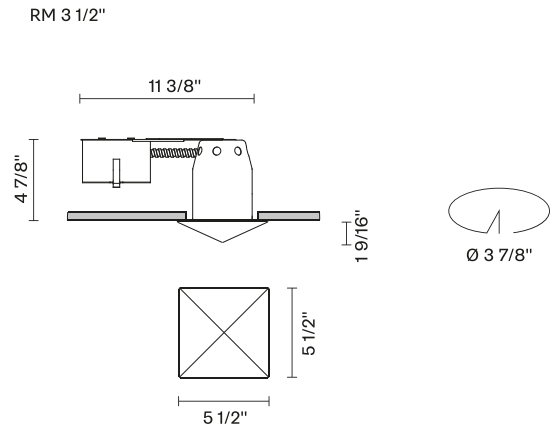

Faretti D27

D27F07RM00

Pamio Design

Fixture type

Project name

Dimensions

Material

Crystal glass

Color

Clear

Other colors available

Check online www.fabbian.us

Not included accessories

GU10 Lamp

Description

The Faretti Cheope semi-recessed lamp has a sophisticated pyramid-shaped transparent crystal glass diffuser. GU10 based lamping. Remodel Housing. Suitable for residential, corporate, hospitality, and retail applications.

Voltage

120V

Dimmable

TRIAC

Specs

Light source and Technical

Lamp type: Halogen/Retrofit

Wattage: 50W