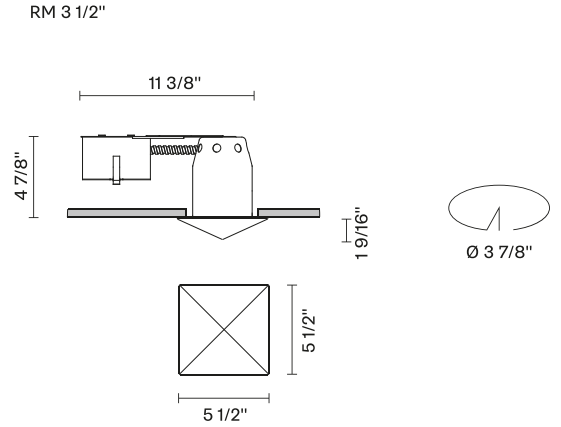

Faretti D27

D27F07RM00

Pamio Design

Fixture type

Project name

Dimensions

Material

Crystal glass

Color

Clear

Other colors available

Check online www.fabbian.us

Not included accessories

GU10 Lamp

Description

The Faretti Cheope semi-recessed lamp has a sophisticated pyramid-shaped transparent crystal glass diffuser. GU10 based lamping. Remodel Housing. Suitable for residential, corporate, hospitality, and retail applications.

Voltage

120V

Dimmable

TRIAC

Specs

Light source and Technical

Lamp type: Halogen/Retrofit

Wattage: 50W