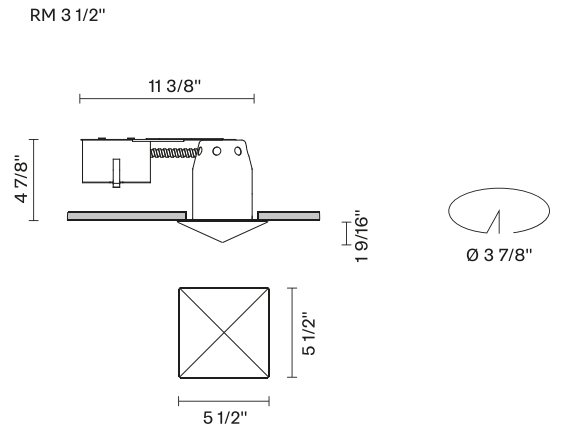

Faretti D27

D27F07RM00

Pamio Design

Fixture type

Project name

Dimensions

Material

Crystal glass

Color

Clear

Other colors available

Check online www.fabbian.us

Not included accessories

GU10 Lamp

Description

The Faretti Cheope semi-recessed lamp has a sophisticated pyramid-shaped transparent crystal glass diffuser. GU10 based lamping. Remodel Housing. Suitable for residential, corporate, hospitality, and retail applications.

Voltage

120V

Dimmable

TRIAC

Specs

Light source and Technical

Lamp type: Halogen/Retrofit

Wattage: 50W