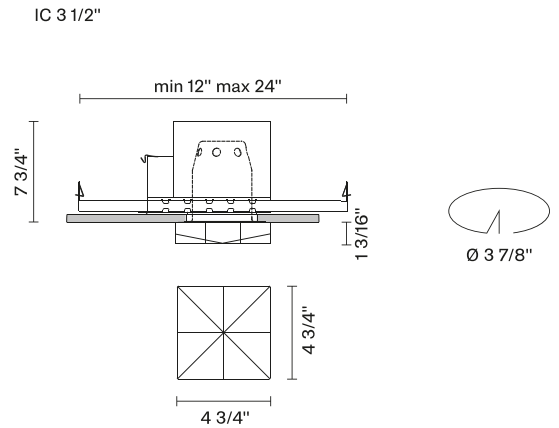

Faretti D27
D27F28IC01
Pamio Design

Fixture type
 Project name

Dimensions

Material

Crystal glass

Color

White

Other colors available

Voltage

120V

Dimmable

TRIAC

Specs

Light source and Technical

Lamp type: Halogen/Retrofit

Wattage: 50W