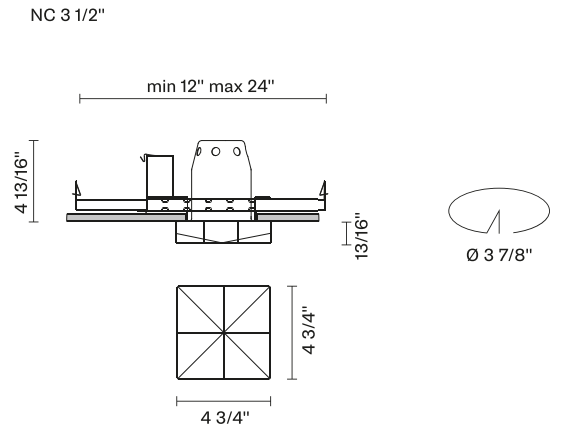

Faretti D27
D27F28NC01
Pamio Design

Fixture type
 Project name

Dimensions

Material

Crystal glass

Color

White

Other colors available

Check online www.fabbian.us

Not included accessories

GU10 Lamp

Description

The Faretti Cindy semi-recessed lamp has a well-thought-out multifaceted style that amplifies the light. Made of white crystal glass. GU10-based lamping. New Construction Housing. Suitable for residential, corporate, hospitality, and retail applications.

Voltage

120V

Dimmable

TRIAC

Specs

Light source and Technical

Lamp type: Halogen/Retrofit

Wattage: 50W