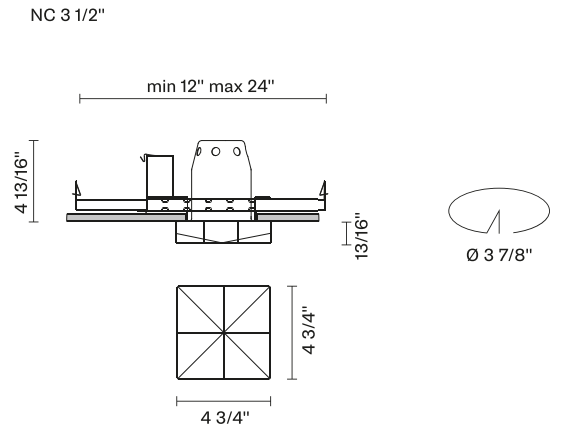

Faretti D27
D27F28NC01
Pamio Design

Fixture type

Project name

Dimensions

Material

Crystal glass

Color

White

Other colors available

Check online www.fabbian.us

Not included accessories

GU10 Lamp

Description

The Faretti Cindy semi-recessed lamp has a well-thought-out multifaceted style that amplifies the light. Made of white crystal glass. GU10-based lamping. New Construction Housing. Suitable for residential, corporate, hospitality, and retail applications.

Voltage

120V

Dimmable

TRIAC

Specs

Light source and Technical

Lamp type: Halogen/Retrofit

Wattage: 50W