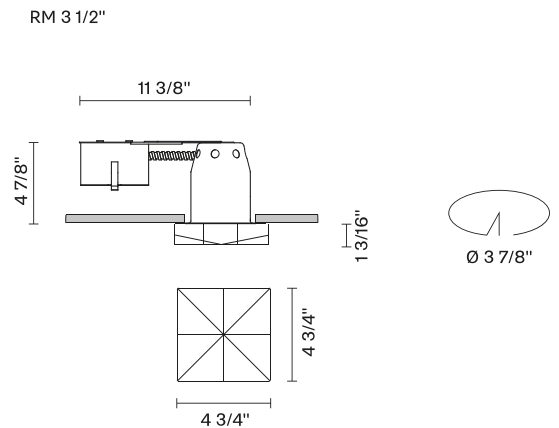

Faretti D27
D27F28RM01
Pamio Design

Fixture type
 Project name

Dimensions

Material

Crystal glass

Color

White

Other colors available

Check online www.fabbian.us

Not included accessories

GU10 Lamp

Description

The Faretti Cindy semi-recessed lamp has a well-thought-out multifaceted style that amplifies the light. Made of white crystal glass. GU10-based lamping. Remodel Housing. Suitable for residential, corporate, hospitality, and retail applications.

Voltage

120V

Dimmable

TRIAC

Specs

Light source and Technical

Lamp type: Halogen/Retrofit

Wattage: 50W