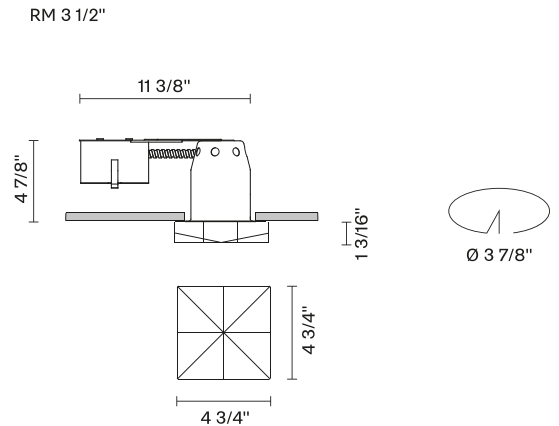

Faretti D27

D27F28RM01

Pamio Design

Fixture type

Project name

Dimensions

Material

Crystal glass

Color

White

Other colors available

Check online www.fabbian.us

Not included accessories

GU10 Lamp

Description

The Faretti Cindy semi-recessed lamp has a well-thought-out multifaceted style that amplifies the light. Made of white crystal glass. GU10-based lamping. Remodel Housing. Suitable for residential, corporate, hospitality, and retail applications.

Voltage

120V

Dimmable

TRIAC

Specs

Light source and Technical

Lamp type: Halogen/Retrofit

Wattage: 50W