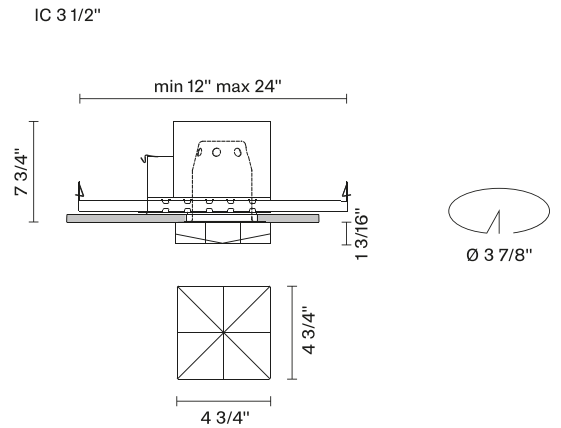

Faretti D27
D27F28IC00
Pamio Design

Fixture type

Project name

Dimensions

Material

Crystal glass

Color

Clear

Voltage

120V

Dimmable

TRIAC

Specs

Light source and Technical

Lamp type: Halogen/Retrofit

Wattage: 50W