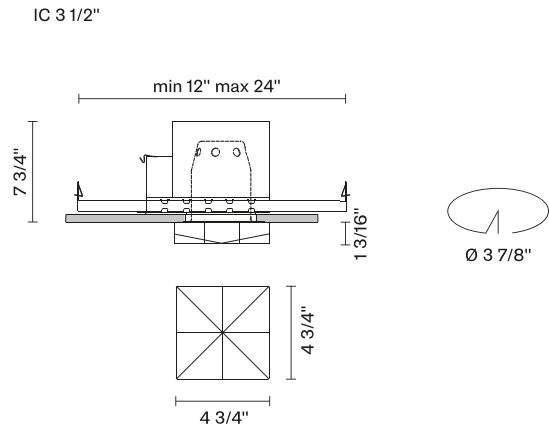

Faretti D27
D27F28IC00
Pamio Design

Fixture type

Project name

Dimensions

Material

Crystal glass

Color

Clear

Voltage

120V

Dimmable

TRIAC

Specs

Light source and Technical

Lamp type: Halogen/Retrofit

Wattage: 50W