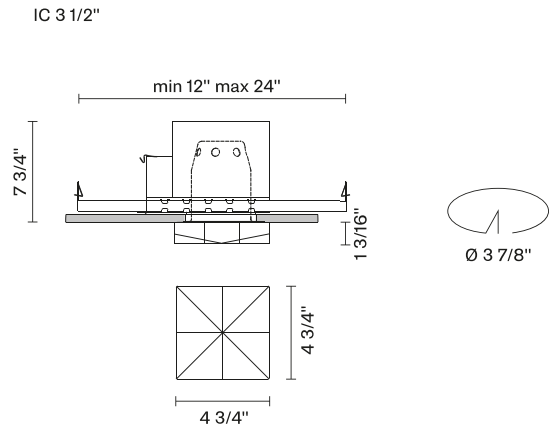

Faretti D27
D27F28IC00
Pamio Design

Fixture type

Project name

Dimensions

Material

Crystal glass

Color

Clear

Voltage	Dimmable
120V	TRIAC

Specs

Light source and Technical

Lamp type: Halogen/Retrofit
 Wattage: 50W