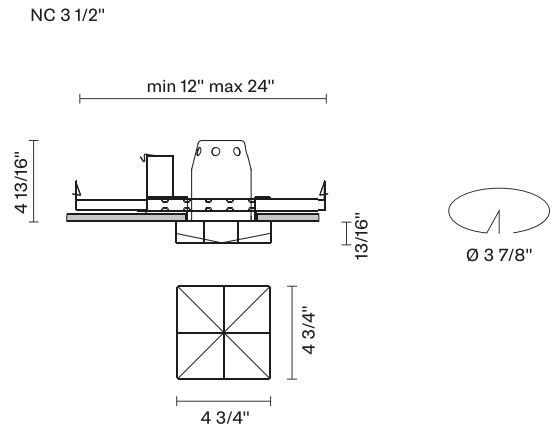

Faretti D27
D27F28NC00
Pamio Design

Fixture type

Project name

Dimensions

Material

Crystal glass

Color

Clear

Other colors available

Check online www.fabbian.us

Not included accessories

GU10 Lamp

Description

The Faretti Cindy semi-recessed lamp has a well-thought-out multifaceted style that amplifies the light. Made of transparent crystal glass. GU10-based lamping. New Construction Housing. Suitable for residential, corporate, hospitality, and retail applications.

Voltage

120V

Dimmable

TRIAC

Specs

Light source and Technical

Lamp type: Halogen/Retrofit

Wattage: 50W