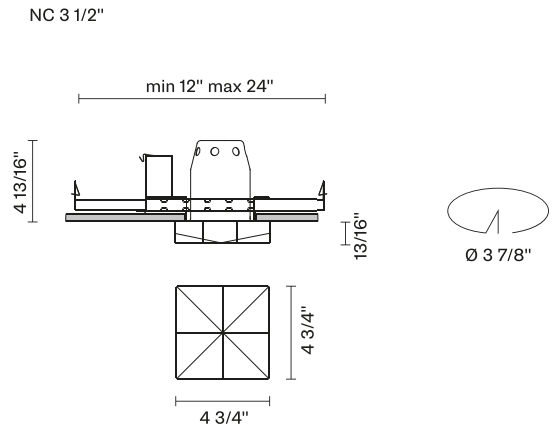

Faretti D27
D27F28NC00
Pamio Design

Fixture type

Project name

Dimensions

Material

Crystal glass

Color

Clear

Other colors available

Check online www.fabbian.us

Not included accessories

GU10 Lamp

Description

The Faretti Cindy semi-recessed lamp has a well-thought-out multifaceted style that amplifies the light. Made of transparent crystal glass. GU10-based lamping. New Construction Housing. Suitable for residential, corporate, hospitality, and retail applications.

Voltage

120V

Dimmable

TRIAC

Specs

Light source and Technical

Lamp type: Halogen/Retrofit

Wattage: 50W