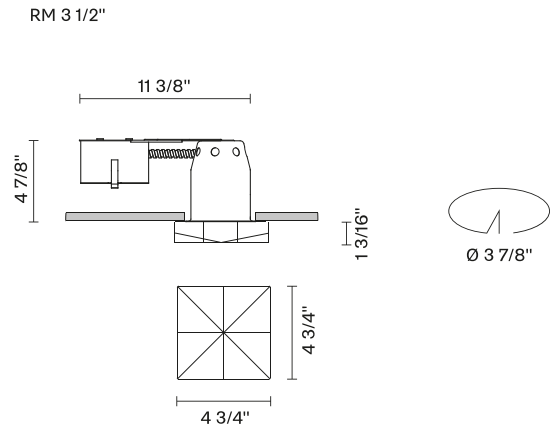

Faretti D27

D27F28RM00

Pamio Design

Fixture type

Project name

Dimensions

Material

Crystal glass

Color

Clear

Other colors available

Check online www.fabbian.us

Not included accessories

GU10 Lamp

Description

The Faretti Cindy semi-recessed lamp has a well-thought-out multifaceted style that amplifies the light. Made of transparent crystal glass. GU10-based lamping. Remodel Housing. Suitable for residential, corporate, hospitality, and retail applications.

Voltage

120V

Dimmable

TRIAC

Specs

Light source and Technical

Lamp type: Halogen/Retrofit

Wattage: 50W