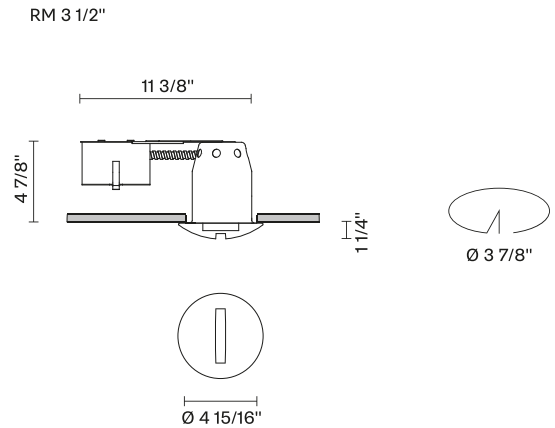

Faretti D27

D27F03RM00

Pamio Design

Fixture type

Project name

Dimensions

Material

Crystal glass

Color

Clear

Other colors available

Check online www.fabbian.us

Not included accessories

GU10 Lamp

Description

The Faretti Jnat semi-recessed lamp has a rounded shape that enhances the effect of the light. Made of transparent crystal glass. GU10-based lampping. Remodel Housing. Suitable for residential, corporate, hospitality, and retail applications.

Voltage

120V

Dimmable

TRIAC

Specs

Light source and Technical

Lamp type: Halogen/Retrofit

Wattage: 50W