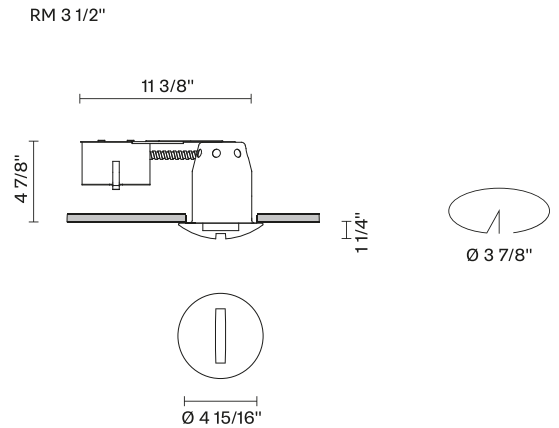

Faretti D27

D27F03RM00

Pamio Design

Fixture type

Project name

Dimensions

Material

Crystal glass

Color

Clear

Other colors available

Check online www.fabbian.us

Not included accessories

GU10 Lamp

Description

The Faretti Jnat semi-recessed lamp has a rounded shape that enhances the effect of the light. Made of transparent crystal glass. GU10-based lampping. Remodel Housing. Suitable for residential, corporate, hospitality, and retail applications.

Voltage

120V

Dimmable

TRIAC

Specs

Light source and Technical

Lamp type: Halogen/Retrofit

Wattage: 50W